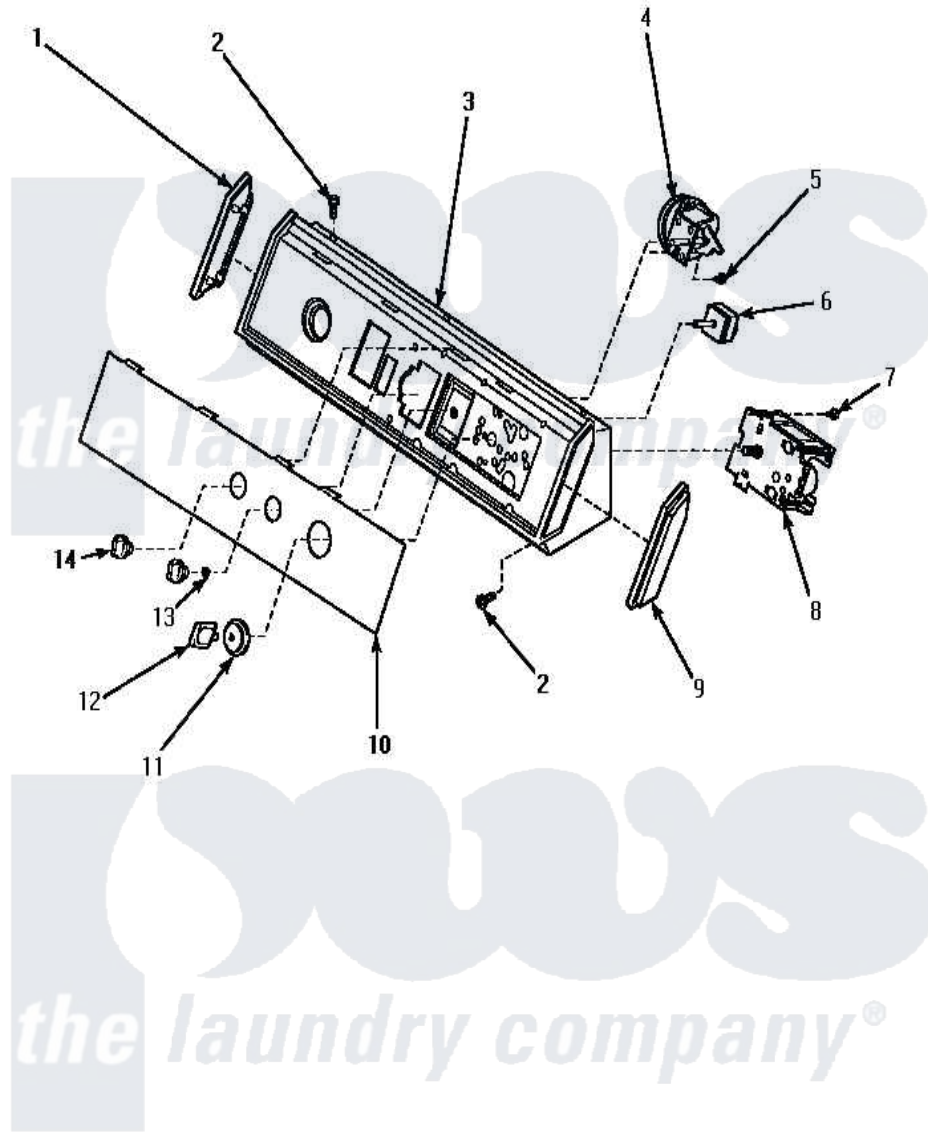

# Amana AWM393L 08 - GRAPHIC PANEL, CONTROL HOOD & CONTROLS

## GRAPHIC PANEL, CONTROL HOOD AND CONTROLS

Amana [Residential Amana AWM393L Washer Parts](#) Parts Diagram 08 - GRAPHIC PANEL, CONTROL HOOD & CONTROLS

[Click on the part number to view part](#)

Item	Original Part Number	Replaced By	Status	Part Description
"	NOTE:		Not Available	OUTER TUB COVER AND GASKET TOOL IS FOR REMOVAL OF 36025 OUTER TUB COVER FROM OUTER TUB AND INSTALLATION OF 32857 GASKET IN OUTER TUB COVER.
1	31249		Not Available	CAP,END-L.H.-CHROME
2	31752		Not Available	SCREW,No.8ABX3/4 POZIDRI
3	31811		Not Available	ASSY,HOOD & MOUNTING B
4	36045	<a href="#">40055101</a>		Switch, Pressure
5	<a href="#">31260</a>			Screw, No.8 X 3/8 Ind H
6	21300		Not Available	SWITCH,TEMPERATURE
7	23962	<a href="#">W10116760</a>		Screw
8	31239	<a href="#">31239P</a>		Timer 3 Cycle Package
9	<a href="#">31248</a>			Cap, End-RH-Chrome
10	35235	<a href="#">35235LAL</a>		Tip Toe Bath Drain

11	33817	Not Available	ASSY,TIMER SKIRT-BLACK
12	<a href="#">33897</a>		Knob, Timer-Washer-Blac
13	57584	Not Available	NUT
14	<a href="#">33610</a>		Assembly, Knob-Rotary-Black