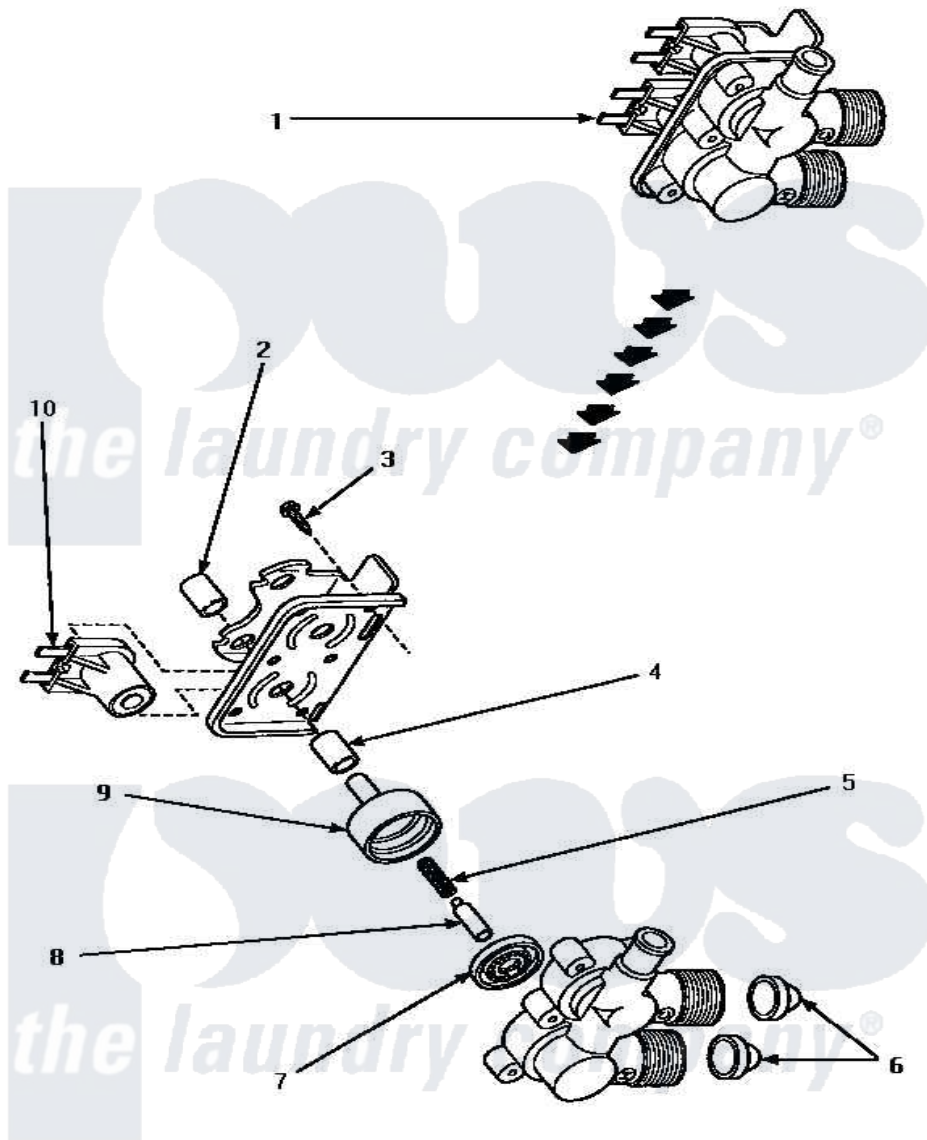

# Amana AWM393L 10 - MIXING VALVE ASSY

## MIXING VALVE ASSEMBLY

Amana [Residential Amana AWM393L Washer Parts](#) Parts Diagram 10 - MIXING VALVE ASSY

[Click on the part number to view part](#)

Item	Original Part Number	Replaced By	Status	Part Description
1	34963	<a href="#">34963P</a>		Valve Mixing Package
2	24128		Not Available	SLEEVE, LONG
3	25817C		Not Available	SCREW
4	24129		Not Available	SLEEVE, SHORT
5	23224E		Not Available	SPRING
6	24122	<a href="#">22002960</a>		Strainer, Washer Inlet
7	24134		Not Available	DIAPHRAGM
8	24132		Not Available	ARMATURE
9	<a href="#">24130</a>			Guide, Armature
10	33930A	<a href="#">33930</a>		Valve, Mixing