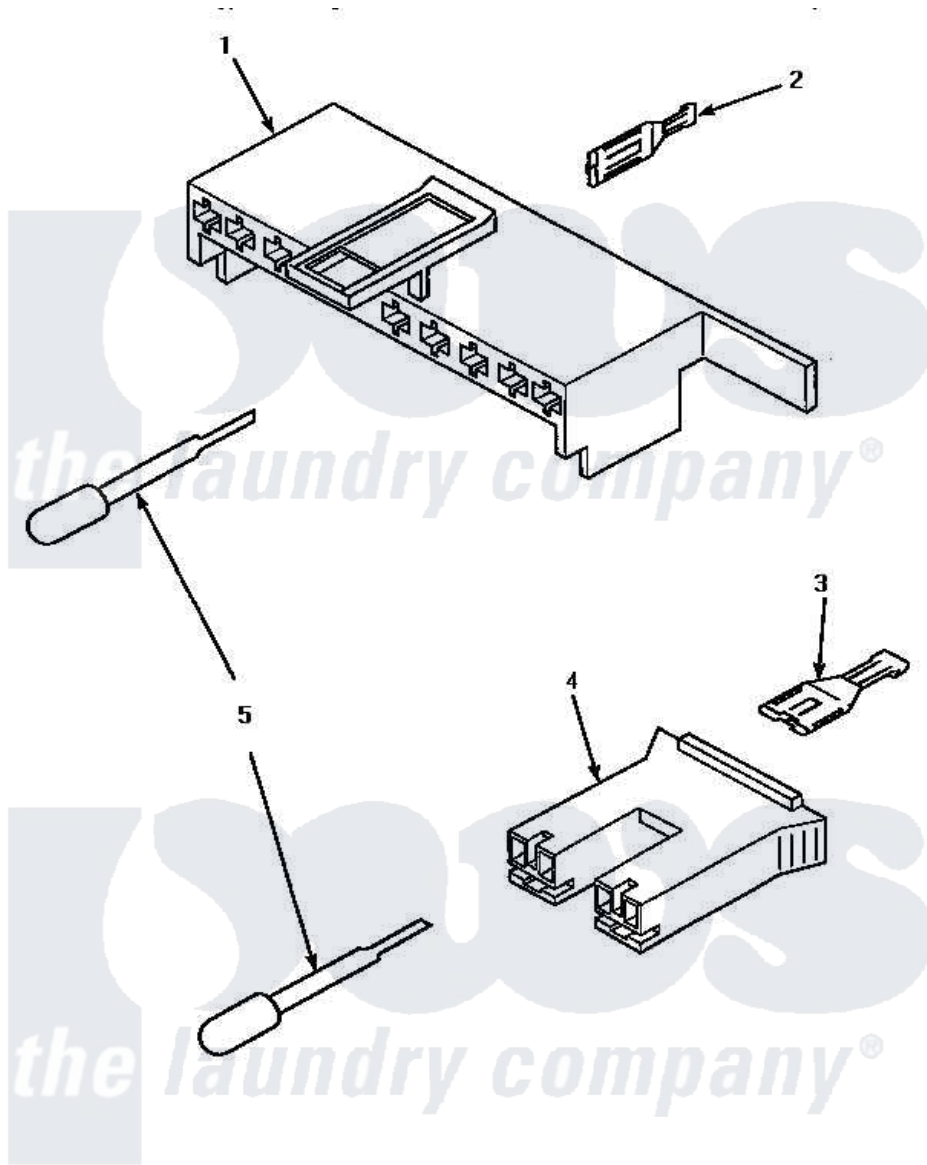

Amana AWM393L 11 - MIXING VALVE, MOTOR CONN BLOCKS & TERM

MIXING VALVE AND MOTOR CONNECTION BLOCKS, TERMINALS AND TERMINAL EXTRACTOR TOOL

Amana [Residential Amana AWM393L Washer Parts](#) Parts Diagram 11 - MIXING VALVE, MOTOR CONN BLOCKS & TERM

[Click on the part number to view part](#)

Item	Original Part Number	Replaced By	Status	Part Description
1	34677			10 Circuit Plug
2	Y00188			Molex Terminal
3	Y00121		Not Available	SPADE TERMINAL(12 GAUGE) (1/4 INCH-(2) 18 GAUGE WIRES O
4	34676			Plug
"	34675		Not Available	PLUG
5	283P4			Terminal Extractor Tool