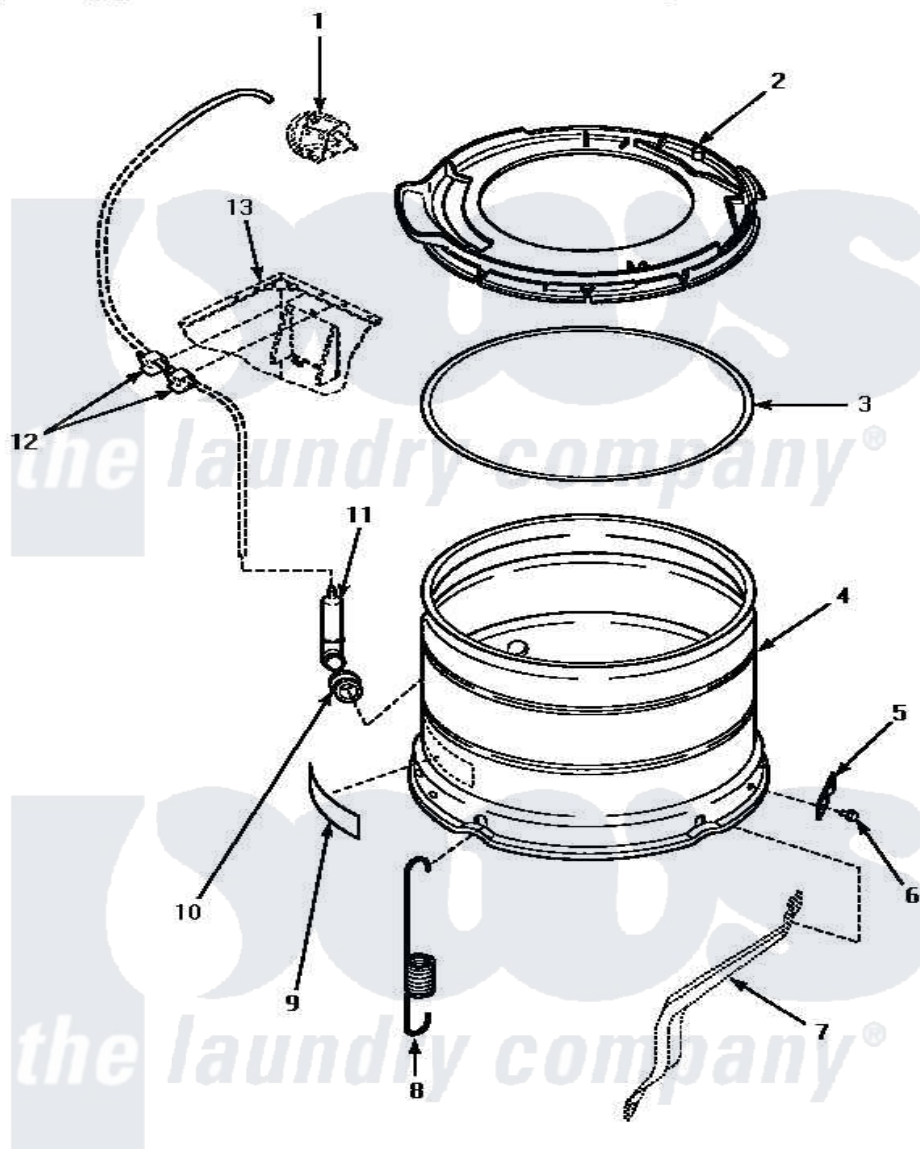

# Amana AWM393L 13 - OUTER TUB, COVER & PRESSURE HOSE

## OUTER TUB, COVER AND PRESSURE HOSE

Amana Residential Amana AWM393L Washer Parts Parts Diagram 13 - OUTER TUB, COVER & PRESSURE HOSE

Click on the part number to view part

Item	Original Part Number	Replaced By	Status	Part Description
1	Y00000000		Not Available	SEE NOTE PRESSURE SWITCH
2	36025	<a href="#">36025P</a>		Assembly, Tub Cover and Gasket
3	<a href="#">32857</a>			Gasket, Tub Cover Small
4	<a href="#">34438P</a>			Assembly, Outer Tub
5	<a href="#">27926</a>			Plate, Leg .063
6	35369	<a href="#">40128701</a>		Screw, 5/16-18 X .50
7	Y00000000		Not Available	SEE NOTE SUPPORT LEG
8	<a href="#">35948</a>			Spring, Leg-Large Tub
9	500049		Not Available	STICKER
10	29175	<a href="#">40037801</a>		Grommet
11	30907	<a href="#">40008501</a>		Assembly, Pressure Bulb
12	<a href="#">21036</a>			Clip, Cable
13	Y00000000		Not Available	SEE NOTE CABINET