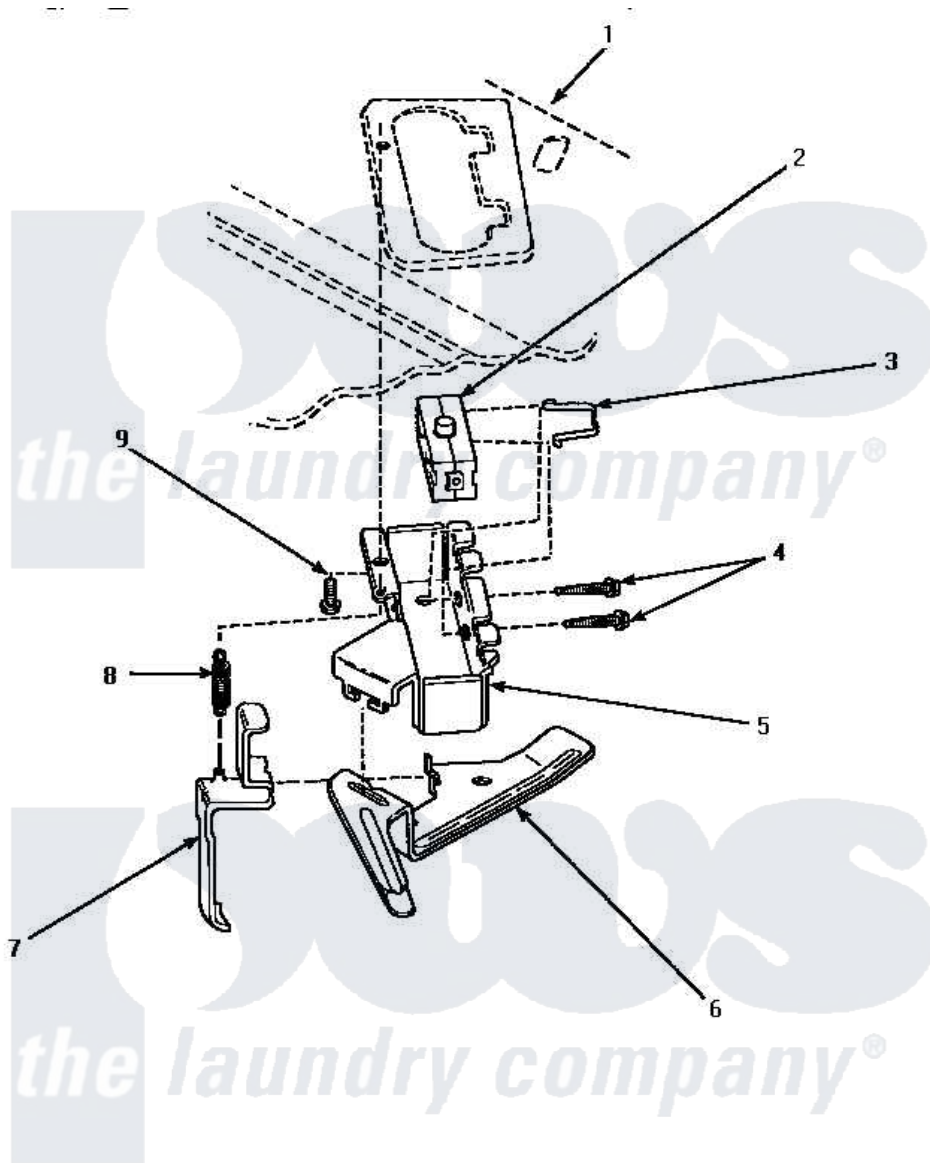

Amana AWM393L 14 - OUT-OF-BALANCE SWITCH

OUT-OF-BALANCE SWITCH

Amana [Residential Amana AWM393L Washer Parts](#) Parts Diagram 14 - OUT-OF-BALANCE SWITCH
 Click on the part number to view part

Item	Original Part Number	Replaced By	Status	Part Description
1	Y00000000		Not Available	SEE NOTE CABINET TOP
2	33445	27001095		Switch, Lid
3	33433		Not Available	CLIP,HOLDER-SWITCH
4	36510			Screw
5	34679P		Not Available	SWITCH HOLDER
6	33441			Arm, Actuator
7	33442			Lever, Unbalanced Load
8	33443			Spring
9	23962	W10116760		Screw