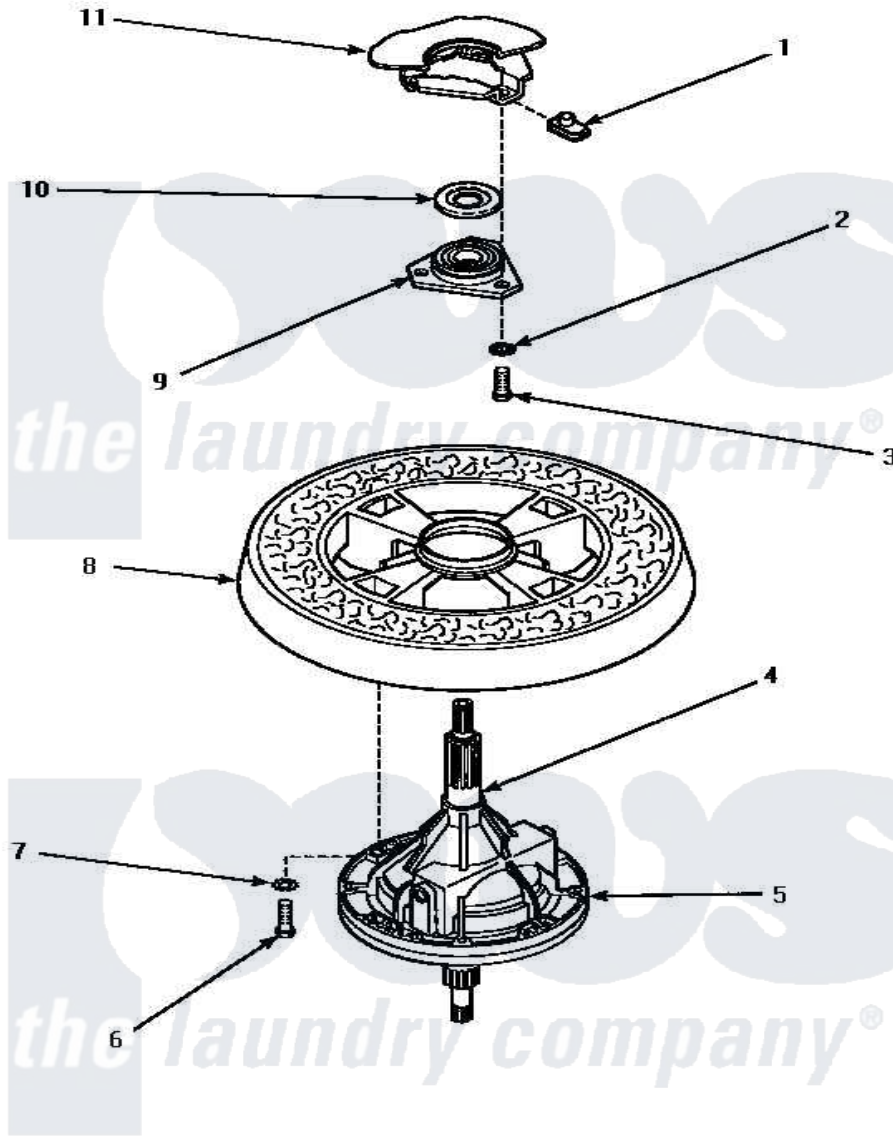

Amana AWM393L 18 - TRANSMISSION ASSY & BALANCE RING

TRANSMISSION ASSEMBLY AND BALANCE RING

Amana [Residential Amana AWM393L Washer Parts](#) Parts Diagram 18 - TRANSMISSION ASSY & BALANCE RING

[Click on the part number to view part](#)

Item	Original Part Number	Replaced By	Status	Part Description
1	27222			Nut, Retainer 5/16-18
2	04366			Lockwasher, 5/16intshkp
3	01355		Not Available	SCREW
4	27604P			Never-Seeze 1 Oz Tube
5	Y34526	34526P		Assembly, Transmission
6	27200		Not Available	CAP SCREW
7	02431			Lockwasher, 1/4 Ext Shk
8	34731		Not Available	ASSY,BALANCE RING-COMPL
9	27182	40004201P		Main Bearing Assembly
10	27187			Flinger
11	Y00000000		Not Available	SEE NOTE OUTER TUB