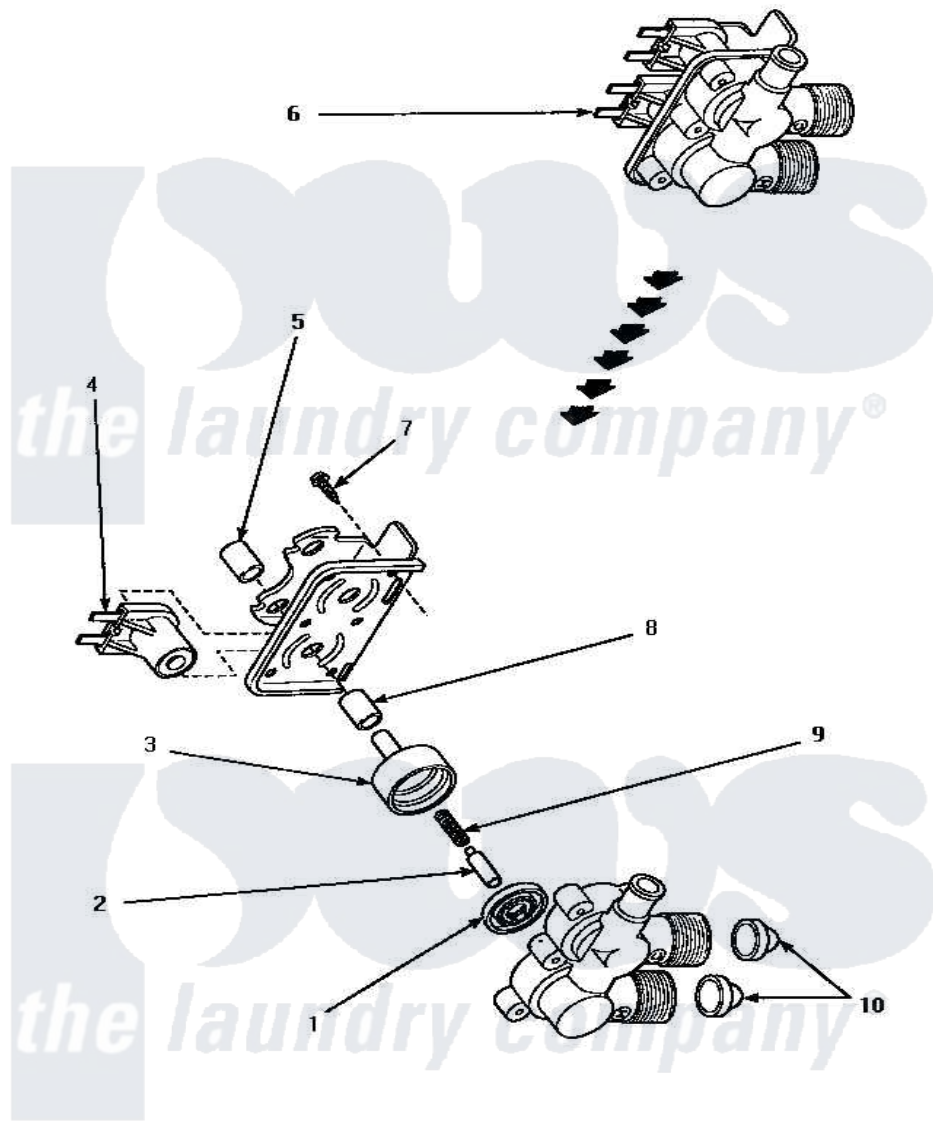

# Amana AWM393L2 02 - 34963 MIXING VALVE ASSY

**34963 MIXING VALVE ASSEMBLY**

Amana [Residential Amana AWM393L2 Washer Parts](#) Parts Diagram 02 - 34963 MIXING VALVE ASSY  
 Click on the part number to view part

Item	Original Part Number	Replaced By	Status	Part Description
1	24134		Not Available	DIAPHRAGM
2	24132		Not Available	ARMATURE
3	<a href="#">24130</a>			Guide, Armature
4	33930A	<a href="#">33930</a>		Valve, Mixing
5	24128		Not Available	SLEEVE, LONG
6	34963	<a href="#">34963P</a>		Valve Mixing Package
7	25817C		Not Available	SCREW
8	24129		Not Available	SLEEVE, SHORT
9	23224E		Not Available	SPRING
10	24122	<a href="#">22002960</a>		Strainer, Washer Inlet