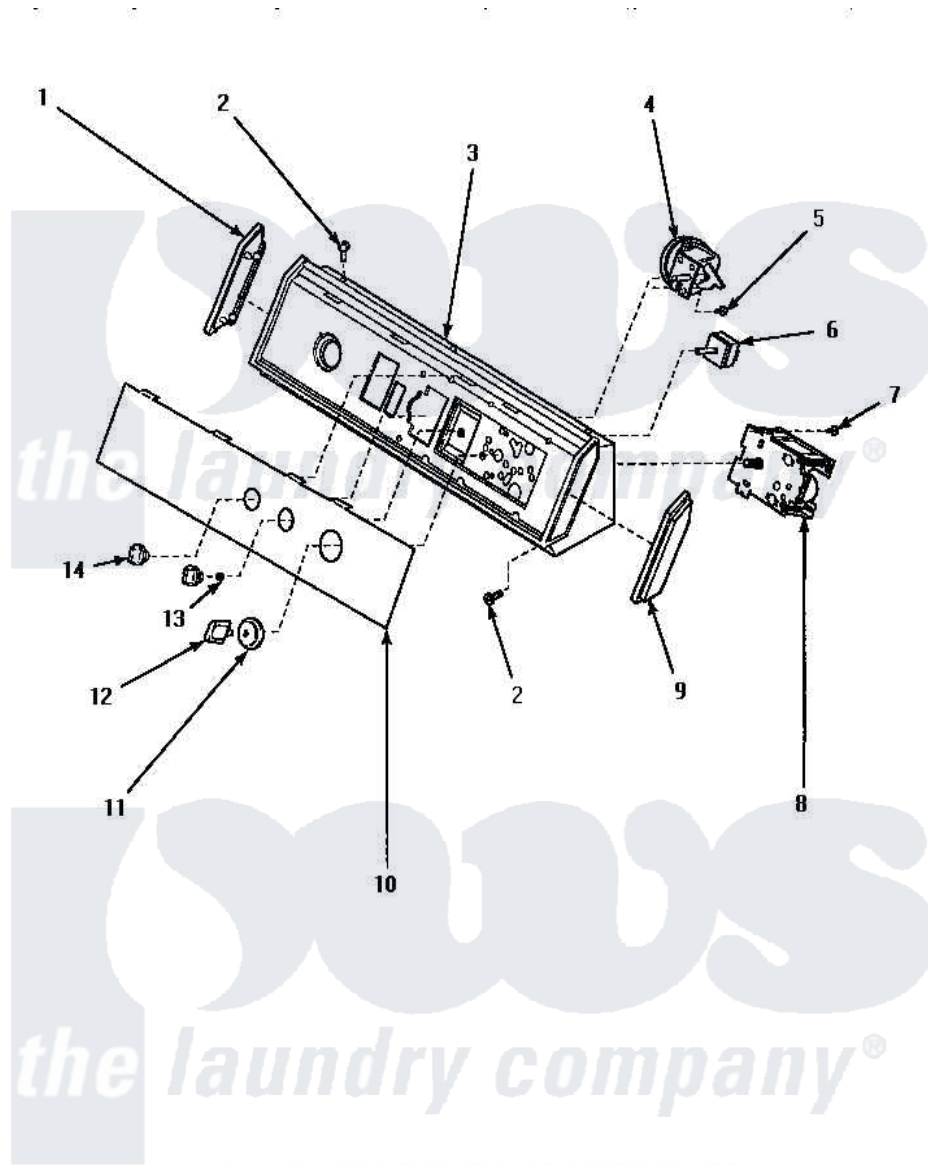

Amana AWM393L2 08 - GRAPHIC PANEL, CONTROL HOOD & CONTROL

GRAPHIC PANEL, CONTROL HOOD AND CONTROLS
 (Models AWM290L2, AWM290W2, AWM392L2, AWM392W2, AWM393L2 and AWM393W2)

Amana [Residential Amana AWM393L2 Washer Parts](#) Parts Diagram 08 - GRAPHIC PANEL, CONTROL HOOD & CONTROL

[Click on the part number to view part](#)

Item	Original Part Number	Replaced By	Status	Part Description
1	31249		Not Available	CAP,END-L.H.-CHROME
2	31752		Not Available	SCREW,No.8ABX3/4 POZIDRI
3	31811		Not Available	ASSY,HOOD & MOUNTING B
4	36045	40055101		Switch, Pressure
5	31260			Screw, No.8 X 3/8 Ind H
6	21300		Not Available	SWITCH,TEMPERATURE
7	23962	W10116760		Screw
8	31239	31239P		Timer 3 Cycle Package
9	31248			Cap, End-RH-Chrome
10	36620		Not Available	PANEL, GRAPHICS
11	33817		Not Available	ASSY,TIMER SKIRT-BLACK
12	33897			Knob, Timer-Washer-Blac
13	57584		Not Available	NUT
14	33610			Assembly, Knob-Rotary-Black