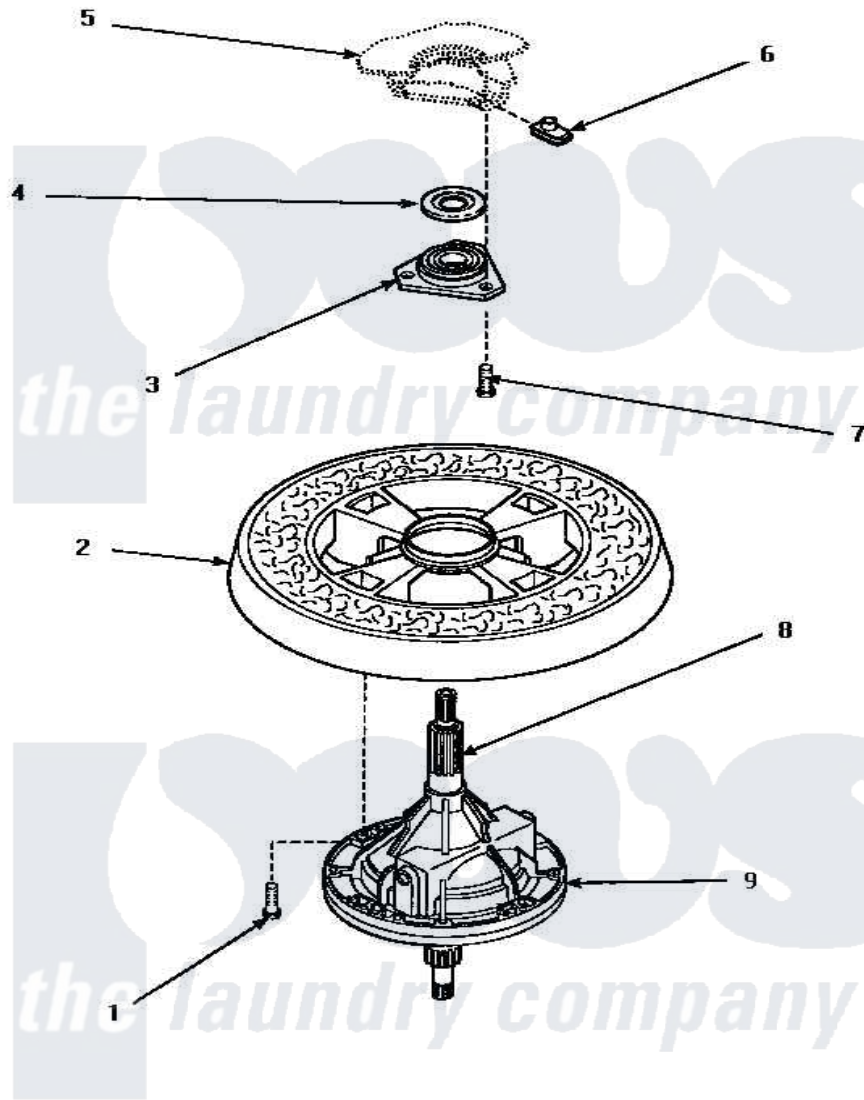

# Amana AWM393L2 17 - TRANSMISSION ASSY & BALANCE RING

**TRANSMISSION ASSEMBLY AND BALANCE RING**

Amana [Residential Amana AWM393L2 Washer Parts](#) Parts Diagram 17 - TRANSMISSION ASSY & BALANCE RING  
 Click on the part number to view part

Item	Original Part Number	Replaced By	Status	Part Description
1	37047		Not Available	SCREW, CAP
2	34731		Not Available	ASSY,BALANCE RING-COMPL
3	27182	<a href="#">40004201P</a>		Main Bearing Assembly
4	<a href="#">27187</a>			Flinger
5	Y00000000		Not Available	SEE NOTE OUTER TUB -- (SEE OUTER TUB, COVER AND PRESSURE HOSE PAGE)
6	<a href="#">27222</a>			Nut, Retainer 5/16-18
7	36991	<a href="#">3400500</a>		Bolt, 3405245 5/16-18 X 3/4
8	<a href="#">27604P</a>			Never-Seeze 1 Oz Tube
9	<a href="#">34526P</a>			Assembly, Transmission