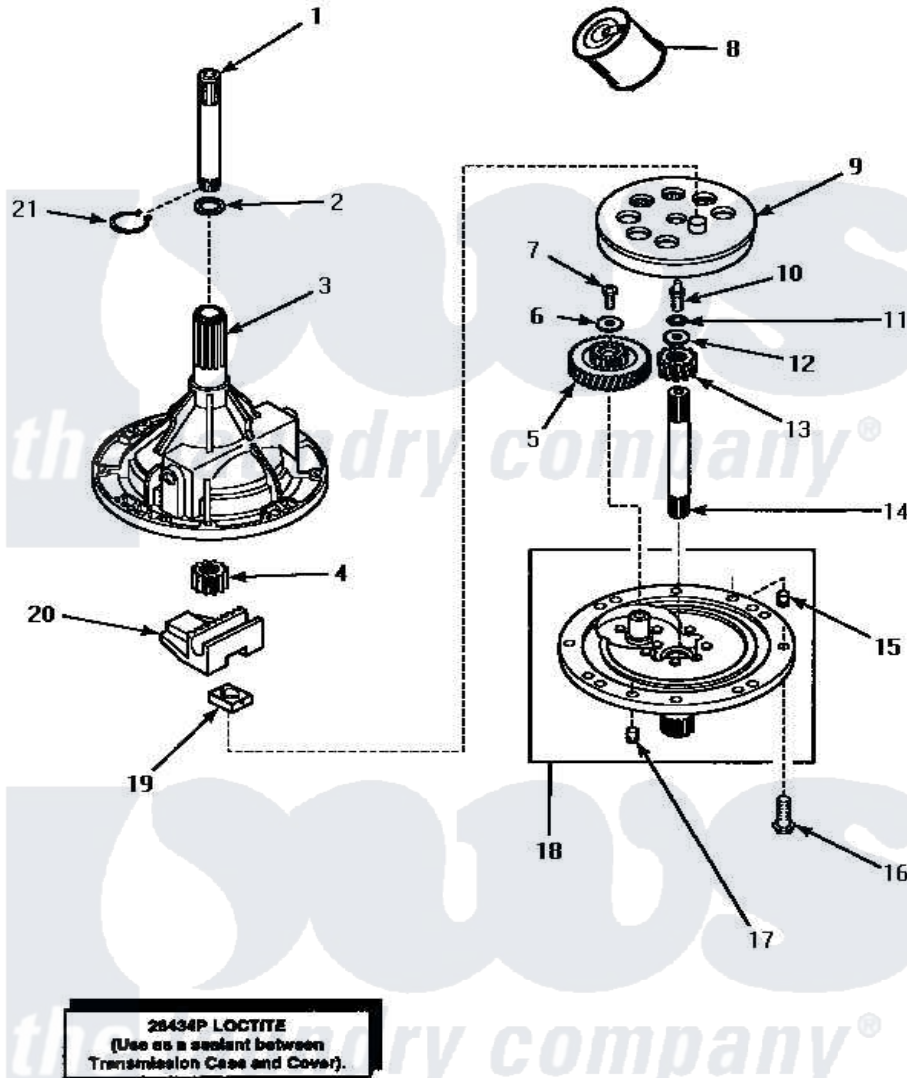

# Amana AWM393W 01 - 34526 TRANSMISSION ASSY

## 34526 TRANSMISSION ASSEMBLY

Amana [Residential Amana AWM393W Washer Parts](#) Parts Diagram 01 - 34526 TRANSMISSION ASSY  
 Click on the part number to view part

Item	Original Part Number	Replaced By	Status	Part Description
1	<a href="#">Y36570</a>			Shaft, Output
2	<a href="#">35092</a>			Washer, 3628id X 1.00 X .056
3	33223		Not Available	ASSY,TRANSMISSION CASE
4	<a href="#">27003</a>			Pinion, Agitator
5	<a href="#">29161</a>			Gear, Reduction
6	29260		Not Available	WASHER
7	<a href="#">29273</a>			Screw, 1/4-20 X 3/8
8	<a href="#">27243P</a>			Oil, CW Transmission F-
9	<a href="#">26577</a>			Assembly, Gear And Stud
10	27030		Not Available	SCREW,1/4-20 SPECIAL
11	<a href="#">21456</a>			Lockwasher, 1/4 Intshkp
12	26509	<a href="#">40041501</a>		Washer
13	<a href="#">Y29160</a>			Pinion, Drive
14	<a href="#">34853</a>			Shaft, Input
15	<a href="#">27172</a>			Pin, Dowel
16	32814		Not Available	SCREW,1/4-20X7/8 SERRA

17	<a href="#">27172</a>		Pin, Dowel
18	34854	<a href="#">38290</a>	Assembly, Cover
19	<a href="#">26493</a>		Slide
20	<a href="#">Y31526</a>		Rack
21	<a href="#">27197</a>		Ring, Retaining
NI	Y34526	<a href="#">34526P</a>	Assembly, Transmission
"	28434P		Not Available LOCTITE