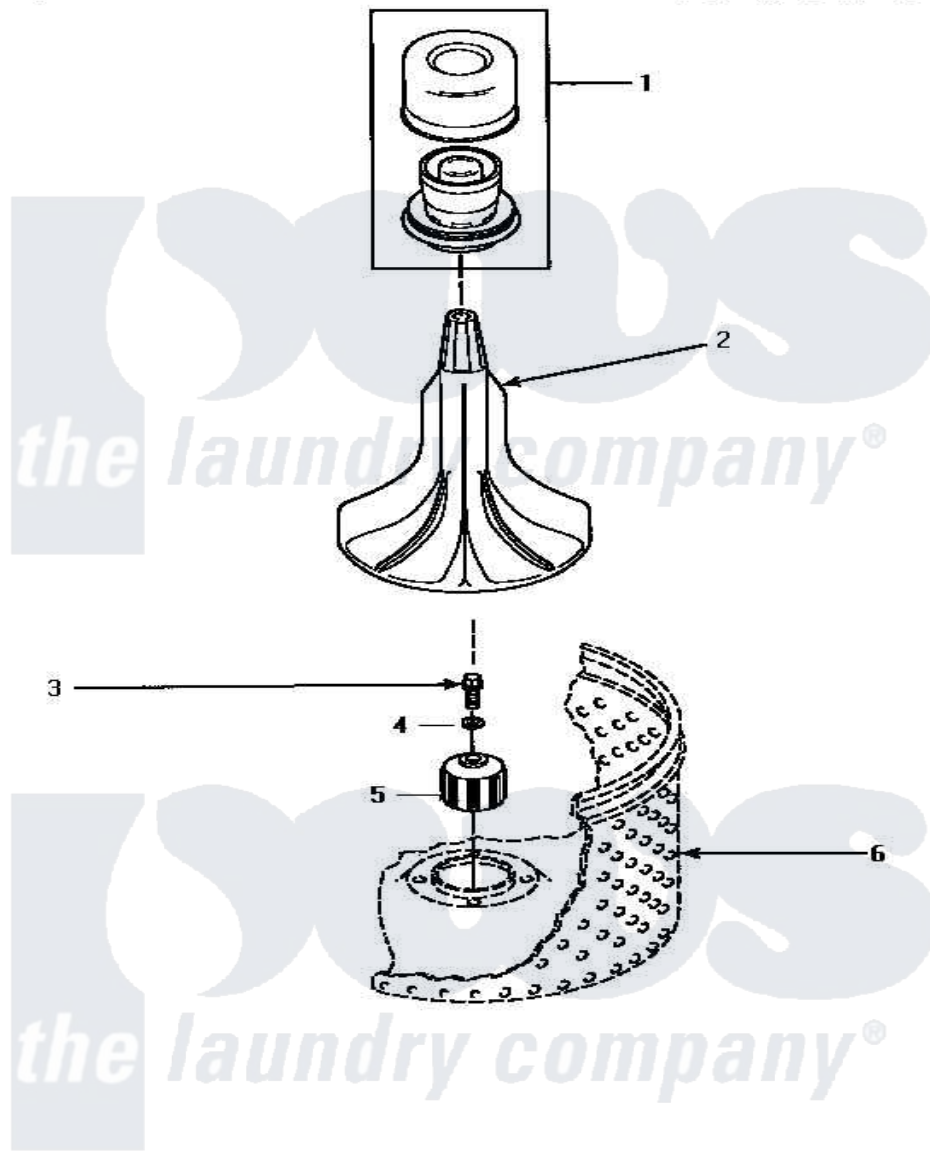

Amana AWM393W 02 - AGITATOR & DRIVE BELL

AGITATOR AND DRIVE BELL

Amana [Residential Amana AWM393W Washer Parts](#) Parts Diagram 02 - AGITATOR & DRIVE BELL
 Click on the part number to view part

Item	Original Part Number	Replaced By	Status	Part Description
2	33514	40000501W		Agitator, Flex Vane
3	34288	40065102		Screw, Shoulder 1/4
4	36472			O-Ring
5	34504P	R9900189		Kit, Drive Bell And Seal
6	Y00000000		Not Available	SEE NOTE WASHTUB