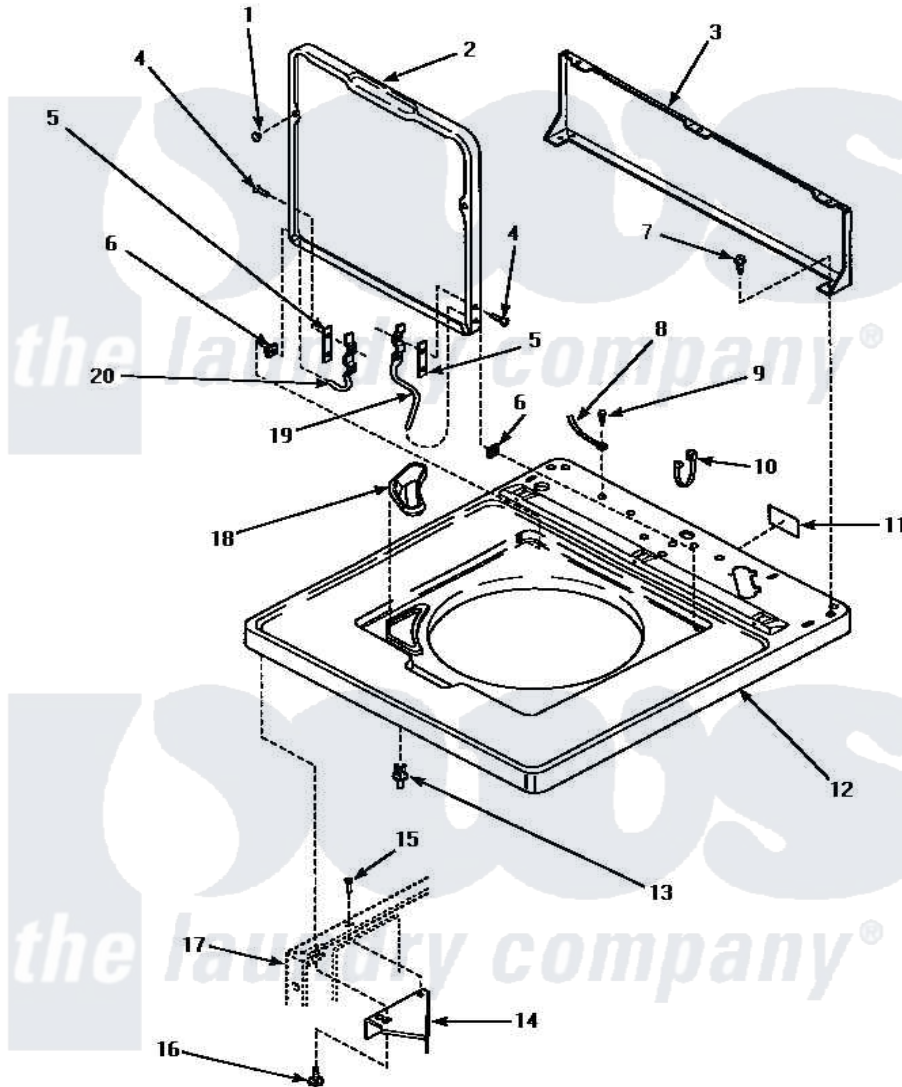

Amana AWM393W 04 - CAB TOP/LOADING DR & CTRL HOOD REAR PAN

*ADD SUFFIX LETTER TO PART NUMBER TO DESIGNATE COLOR.
 H Harvest Gold L Almond W White

CABINET TOP, LOADING DOOR AND CONTROL HOOD REAR PANEL

Amana Residential Amana AWM393W Washer Parts Parts Diagram 04 - CAB TOP/LOADING DR & CTRL HOOD REAR PAN

Click on the part number to view part

Item	Original Part Number	Replaced By	Status	Part Description
1	21685	40038001		Bumper
2	33541WP			Lid, W/Instructions
"	33541LP			Lid, W/Instructions
"	33541HP		Not Available	LID,W/INSTRUCTIONS
3	34903		Not Available	PANEL, BACK HOOD (USE 37782)
4	34337	W10119828		Screw, Lid Hinge Mounting
5	34338			Gasket, Hinge
6	33446	40008201		Bushing, Hinge
7	23962	W10116760		Screw
8	Y00000000		Not Available	SEE NOTE GROUND WIRE, GREEN
9	52909			Screw, 10B-16 X 1/2 HeX
10	21903	211881		Grommet, Cord Part Not Used-Gas Models Only
11	24903		Not Available	STICKER,DISCONNECT POW