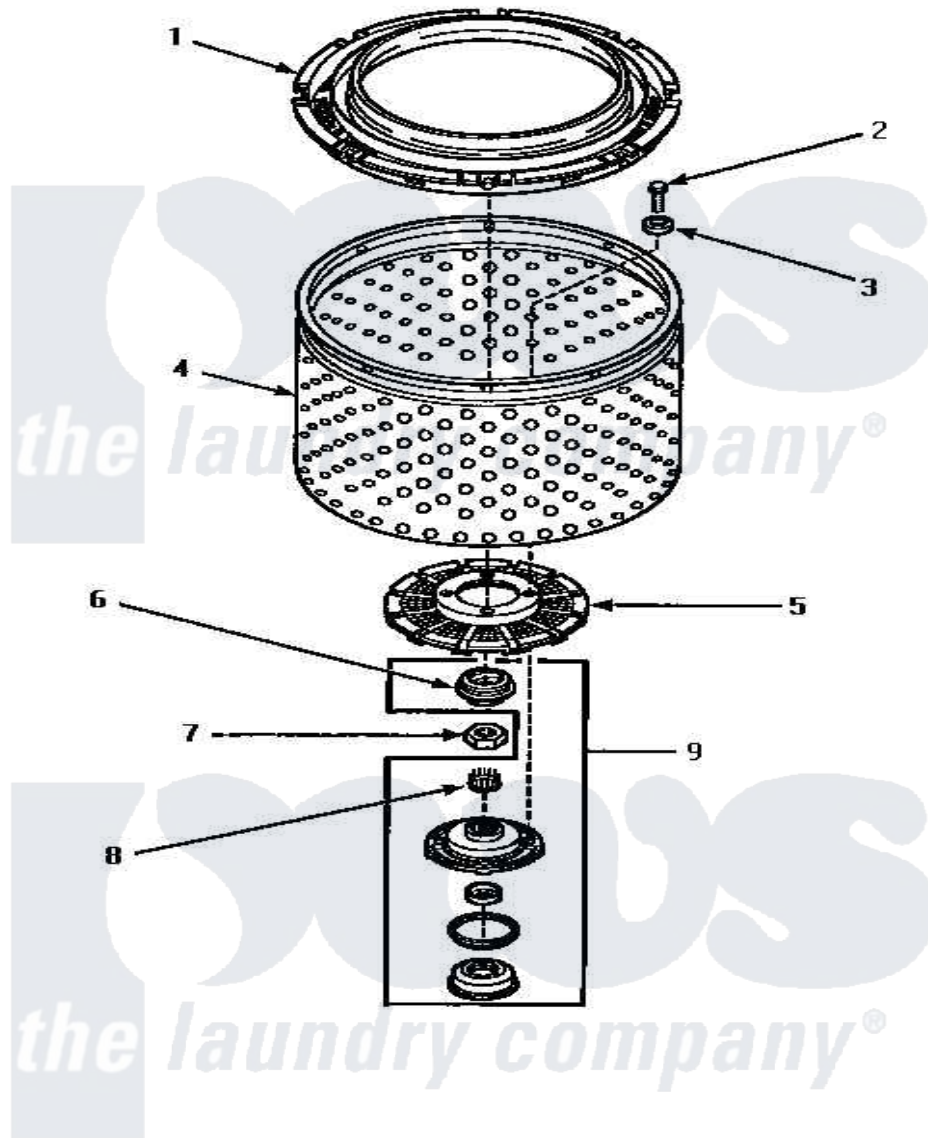

# Amana AWM393W 05 - CLOTHES GUARD/WASHTUB/LINT FILTER & HUB

## CLOTHES GUARD, WASHTUB, LINT FILTER AND HUB

Amana [Residential Amana AWM393W Washer Parts](#) Parts Diagram 05 - CLOTHES GUARD/WASHTUB/LINT FILTER & HUB

[Click on the part number to view part](#)

Item	Original Part Number	Replaced By	Status	Part Description
1	<a href="#">35035</a>			Guard, Clothes
2	27202	<a href="#">W10116787</a>		Screw
3	<a href="#">28094</a>			Gasket
4	33501P	<a href="#">R9900144</a>		Kit- Wash
5	32998	<a href="#">39371</a>		Filter Lin
6	34184	<a href="#">R9900189</a>		Kit, Drive Bell And Seal
7	Y29220	<a href="#">40016301</a>		Nut, Lock
8	29728	<a href="#">40008301</a>		Insert, Spline
9	495P3	<a href="#">R9900552</a>		Hub And Seal