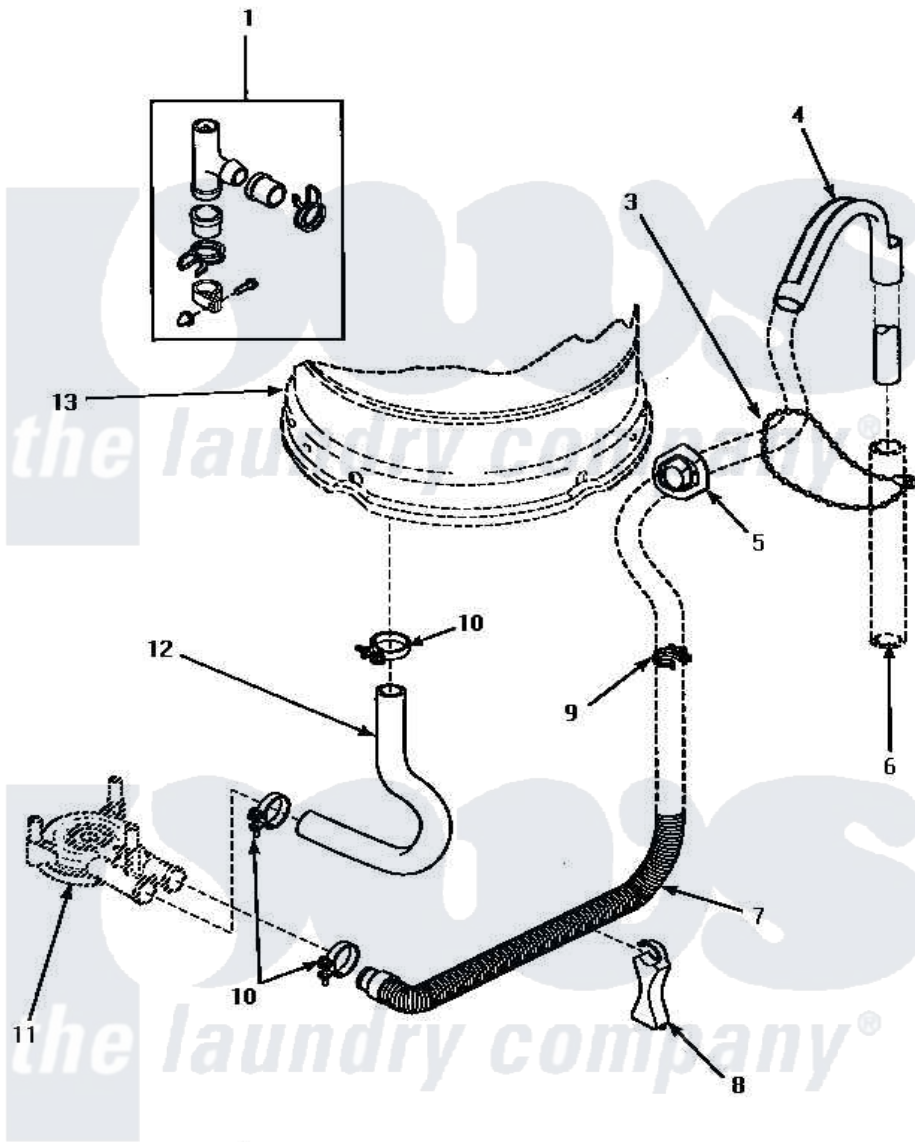

Amana AWM393W 06 - DRAIN HOSE & SIPHON BREAK

DRAIN HOSE AND SIPHON BREAK

Amana [Residential Amana AWM393W Washer Parts](#) Parts Diagram 06 - DRAIN HOSE & SIPHON BREAK
 Click on the part number to view part

Item	Original Part Number	Replaced By	Status	Part Description
1	562P3	76660		Break-Sphn
3	33489	8539404		Tie-Wire
4	33615	22003814		Retainer, Drain Hose
5	32219			Relief, Strain
6	Y00000000		Not Available	SEE NOTE STANDPIPE
7	34502	40053901		Hose, Drain
8	35487			Support, Hose
9	36014			Clip, Retainer-Hose
10	35384	285655		Clamp, Hose
11	Y00000000		Not Available	SEE NOTE PUMP ASSEMBLY
12	35753			Hose, Tub To Pump-Ddp
13	Y00000000		Not Available	SEE NOTE OUTER TUB
NI	406P3	451P3		Kit Drain Extension