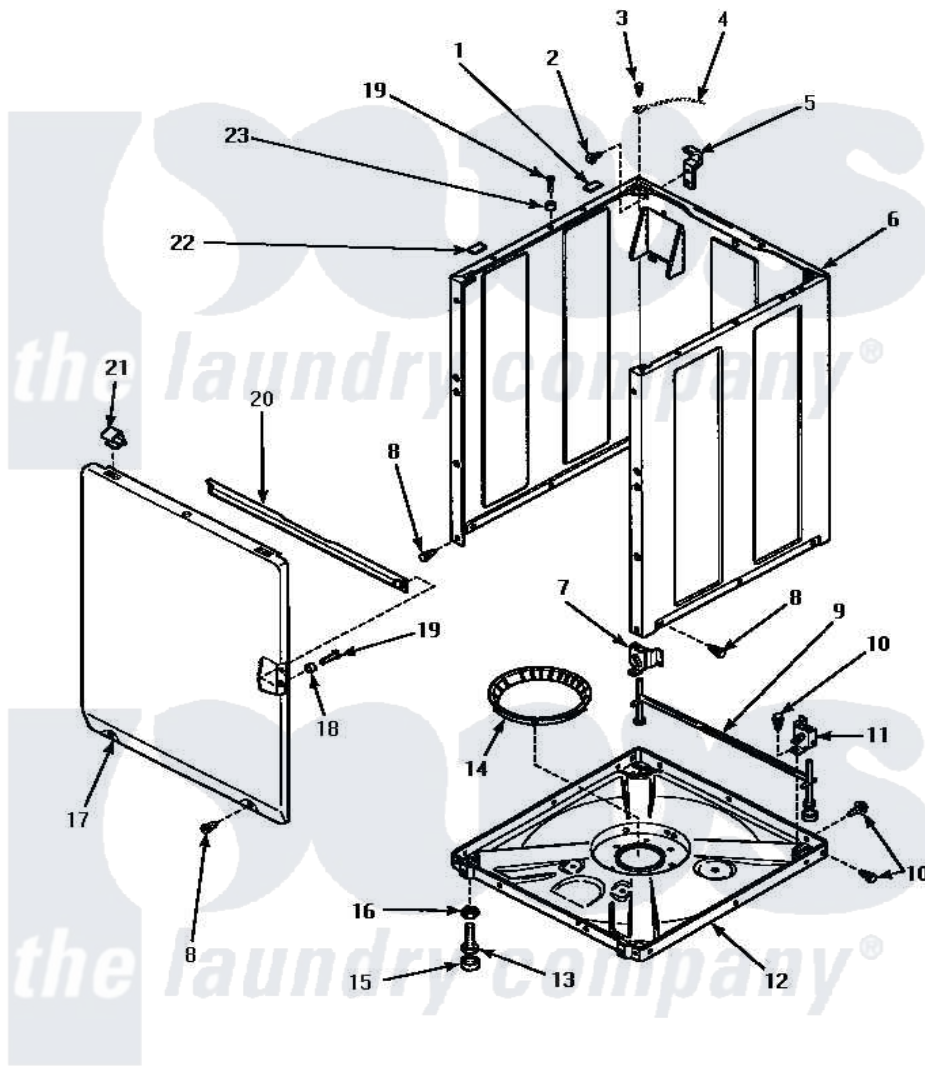

Amana AWM393W 07 - FRONT PANEL, BASE & CABINET ASSY

ADD SUFFIX LETTER TO PART NUMBER TO DESIGNATE COLOR.
 H Harvest Gold L Almond W White

FRONT PANEL, BASE AND CABINET ASSEMBLY

Amana [Residential Amana AWM393W Washer Parts](#) Parts Diagram 07 - FRONT PANEL, BASE & CABINET ASSY
 Click on the part number to view part

Item	Original Part Number	Replaced By	Status	Part Description
1	36226			Pad, Bumper .25
2	34499		Not Available	SCREW, No.10B X 1/4 TAP IN HX
3	56392		Not Available	SCREW,8-18 X 3/8 TAPPI
4	Y00000000		Not Available	SEE NOTE GROUND WIRE, GREEN
5	Y27103			Hinge, Hold-Down Lug
6	34475WP	38612WP		Kit-Service
"	34475LP	38612LP		Kit Service Cabinet
"	34475HP		Not Available	KIT,SERVICE CABINET
7	36037			Bracket, Sll-Left
8	27196	27001200		Screw
9	34443			Assembly, Leg And Stabilier
10	35148		Not Available	SCREW,1/4-14 X 3/8 HX HD
11	36036		Not Available	BRACKET,SLL-RIGHT
12	34434P			Assembly Nut/Leg Base
13	Y34319	22003428		Leg, Adjustable

14	36108		Not Available	SNUBBER PAD & ISOLATOR
15	34318	40016001		Foot, Rubber
16	Y21899	40038101		Nut, Leg
17	34656HP		Not Available	ASSY,FRONT PANEL
"	34656WP			Assembly, Front Panel
"	34656LP			Assembly, Front Panel
18	28102			Locator, Panel
19	32671	Y014874		Screw, Idler Arm And Sleeve
20	Y35097		Not Available	BRACE, FRT PNL
21	35865			Clip, Hold-Down Front Panel
22	Y56128			Pad, Bumper
23	56079	505187		Locator, Panel