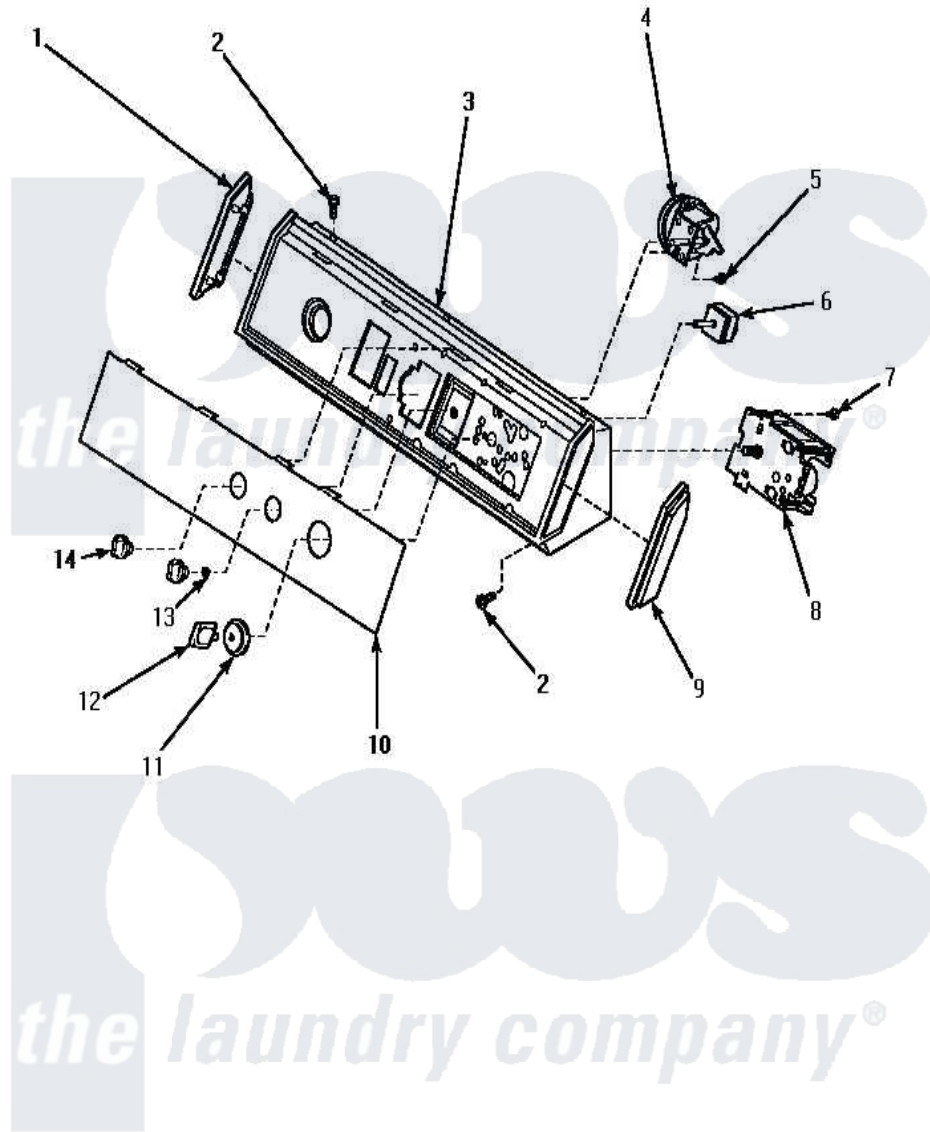

Amana AWM393W 08 - GRAPHIC PANEL, CONTROL HOOD & CONTROLS

GRAPHIC PANEL, CONTROL HOOD AND CONTROLS

Amana [Residential Amana AWM393W Washer Parts](#) Parts Diagram 08 - GRAPHIC PANEL, CONTROL HOOD & CONTROLS

[Click on the part number to view part](#)

Item	Original Part Number	Replaced By	Status	Part Description
"	NOTE:		Not Available	OUTER TUB COVER AND GASKET TOOL IS FOR REMOVAL OF 36025 OUTER TUB COVER FROM OUTER TUB AND INSTALLATION OF 32857 GASKET IN OUTER TUB COVER.
1	31249		Not Available	CAP,END-L.H.-CHROME
2	31752		Not Available	SCREW,No.8ABX3/4 POZIDRI
3	31811		Not Available	ASSY,HOOD & MOUNTING B
4	36045	40055101		Switch, Pressure
5	31260			Screw, No.8 X 3/8 Ind H
6	21300		Not Available	SWITCH,TEMPERATURE
7	23962	W10116760		Screw
8	31239	31239P		Timer 3 Cycle Package
9	31248			Cap, End-RH-Chrome
10	35235	35235LAL		Tip Toe Bath Drain

11	33817	Not Available	ASSY,TIMER SKIRT-BLACK
12	33897		Knob, Timer-Washer-Blac
13	57584	Not Available	NUT
14	33610		Assembly, Knob-Rotary-Black