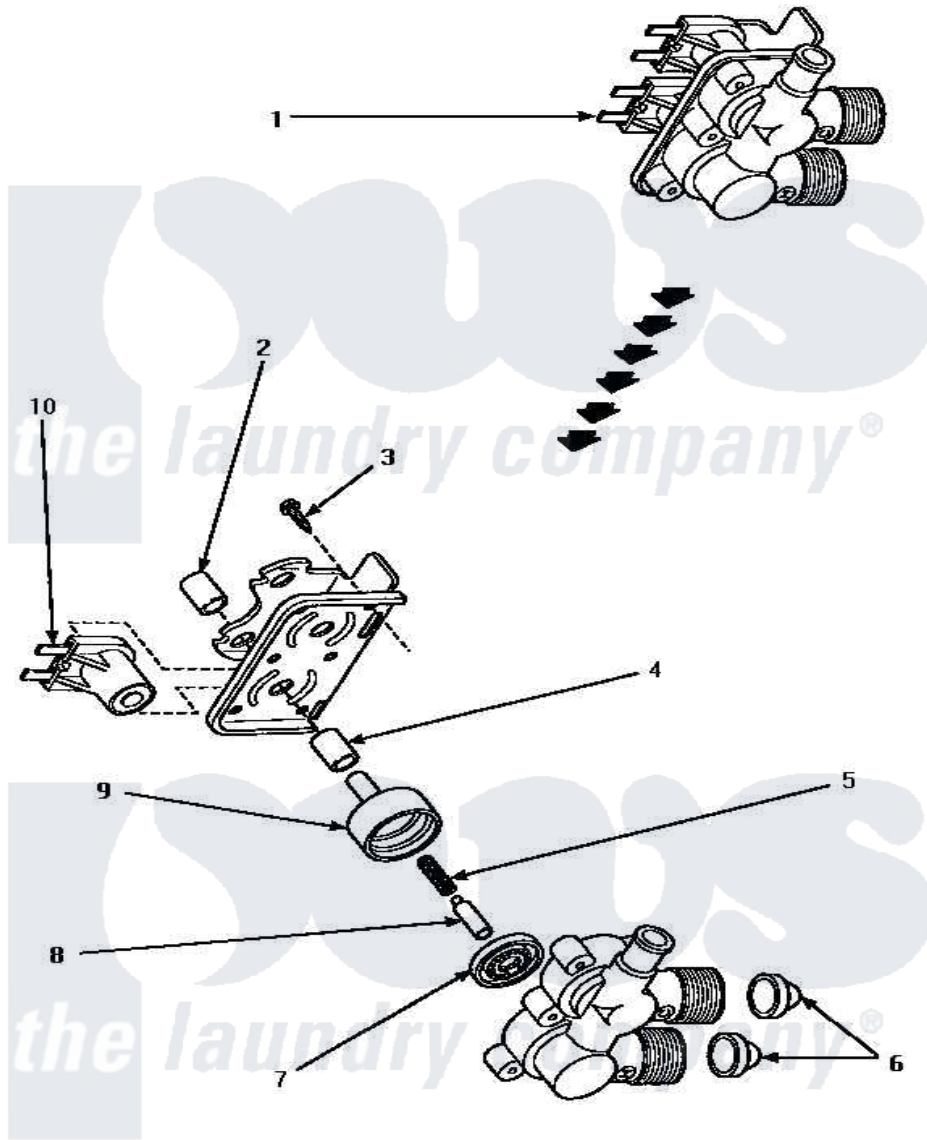

Amana AWM393W 10 - MIXING VALVE ASSY

MIXING VALVE ASSEMBLY

Amana [Residential Amana AWM393W Washer Parts](#) Parts Diagram 10 - MIXING VALVE ASSY
 Click on the part number to view part

Item	Original Part Number	Replaced By	Status	Part Description
1	34963	34963P		Valve Mixing Package
2	24128		Not Available	SLEEVE, LONG
3	25817C		Not Available	SCREW
4	24129		Not Available	SLEEVE, SHORT
5	23224E		Not Available	SPRING
6	24122	22002960		Strainer, Washer Inlet
7	24134		Not Available	DIAPHRAGM
8	24132		Not Available	ARMATURE
9	24130			Guide, Armature
10	33930A	33930		Valve, Mixing