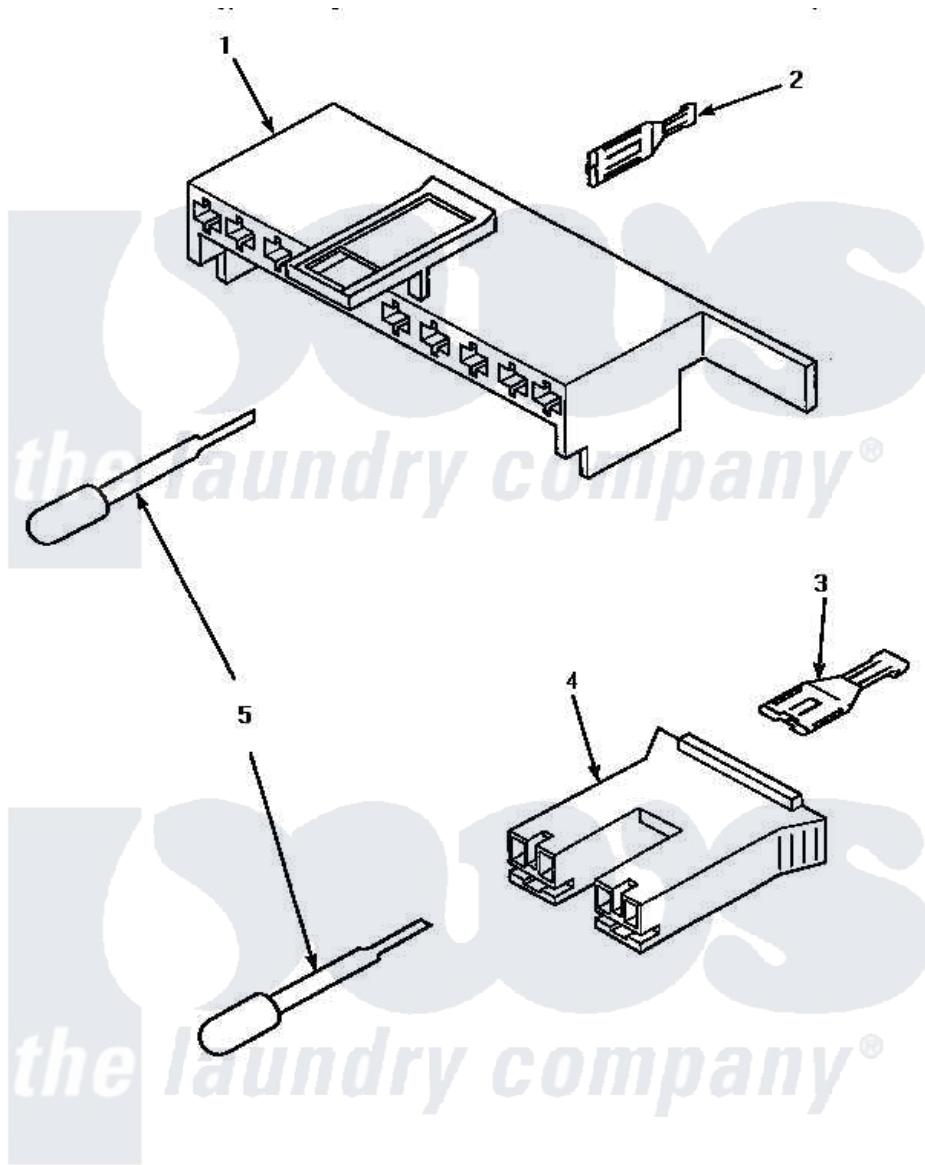

Amana AWM393W 11 - MIXING VALVE, MOTOR CONN BLOCKS & TERM

MIXING VALVE AND MOTOR CONNECTION BLOCKS, TERMINALS AND TERMINAL EXTRACTOR TOOL

Amana [Residential Amana AWM393W Washer Parts](#) Parts Diagram 11 - MIXING VALVE, MOTOR CONN BLOCKS & TERM

[Click on the part number to view part](#)

Item	Original Part Number	Replaced By	Status	Part Description
1	34677			10 Circuit Plug
2	Y00188			Molex Terminal
3	Y00121		Not Available	SPADE TERMINAL(12 GAUGE) (1/4 INCH-(2) 18 GAUGE WIRES O
4	34676			Plug
"	34675		Not Available	PLUG
5	283P4			Terminal Extractor Tool