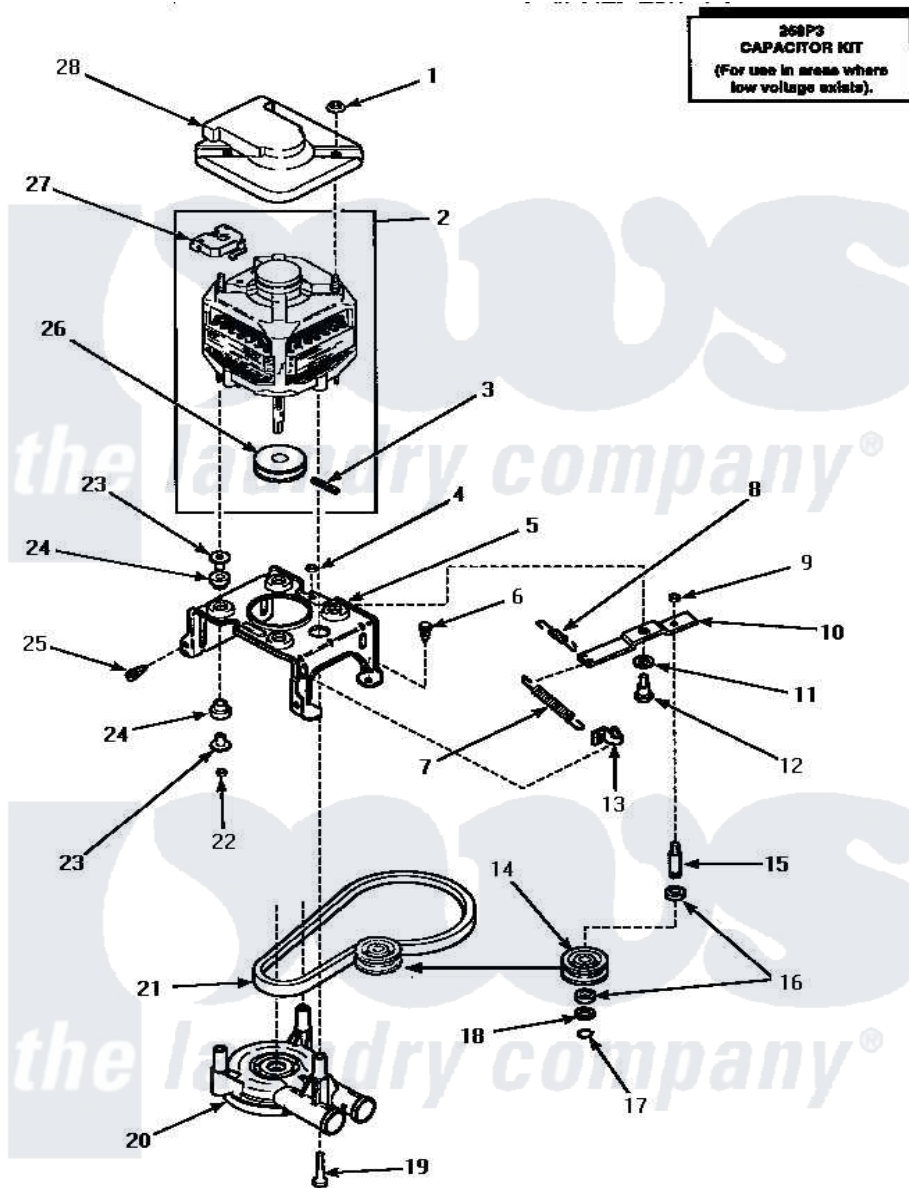

Amana AWM393W 12 - MOTOR, MTG BRKT, BELT, PUMP & IDLER ASSY

MOTOR, MOUNTING BRACKET, BELT, PUMP AND IDLER ASSEMBLY

Amana [Residential Amana AWM393W Washer Parts](#) Parts Diagram 12 - MOTOR, MTG BRKT, BELT, PUMP & IDLER ASSY

[Click on the part number to view part](#)

Item	Original Part Number	Replaced By	Status	Part Description
1	35139		Not Available	PALNUT
2	34910	27001215		Motor W/Pulley
3	23750			Pin, Roll
4	52566	27001225		Nut, Jam Mid Lock 1/4-20
5	34890		Not Available	BRACKET,MOTOR MOUNT
6	Y31645	27001200		Screw
7	33110	37366		Spring, Idler
8	30620		Not Available	SPRING,IDLER LEVER HEL
9	28803	2221070		Clamp, Nylon
10	31054	40041002		Lever, Idler
11	81392	40054701		Washer
12	27229	40038901		Screw, 1/4-20
13	28849			Clip, Spring
14	28800		Not Available	WHEEL,IDLER
15	28802			Shaft, Idler
16	Y29443			Washer, Felt

17	23748		Ring, Retaining
18	52549		Washer, 501 ID X3/4 Odx
19	Y34565	40063701	Screw, 10-16 x 1.75
20	35742P	27001233	Pump
21	28808		Belt, Agitate And Spin
22	35423	3400029	Nut, Adapter Plate
23	34791		Post, Mount-Motor
24	34788		Mount, Motor
25	Y31645	27001200	Screw
26	27171	Not Available	PULLEY,MOTOR
27	35632	Not Available	SWITCH, MOTOR
28	34754	40112301	Shield, Motor
NI	258P3	Not Available	KIT,CAPACITOR