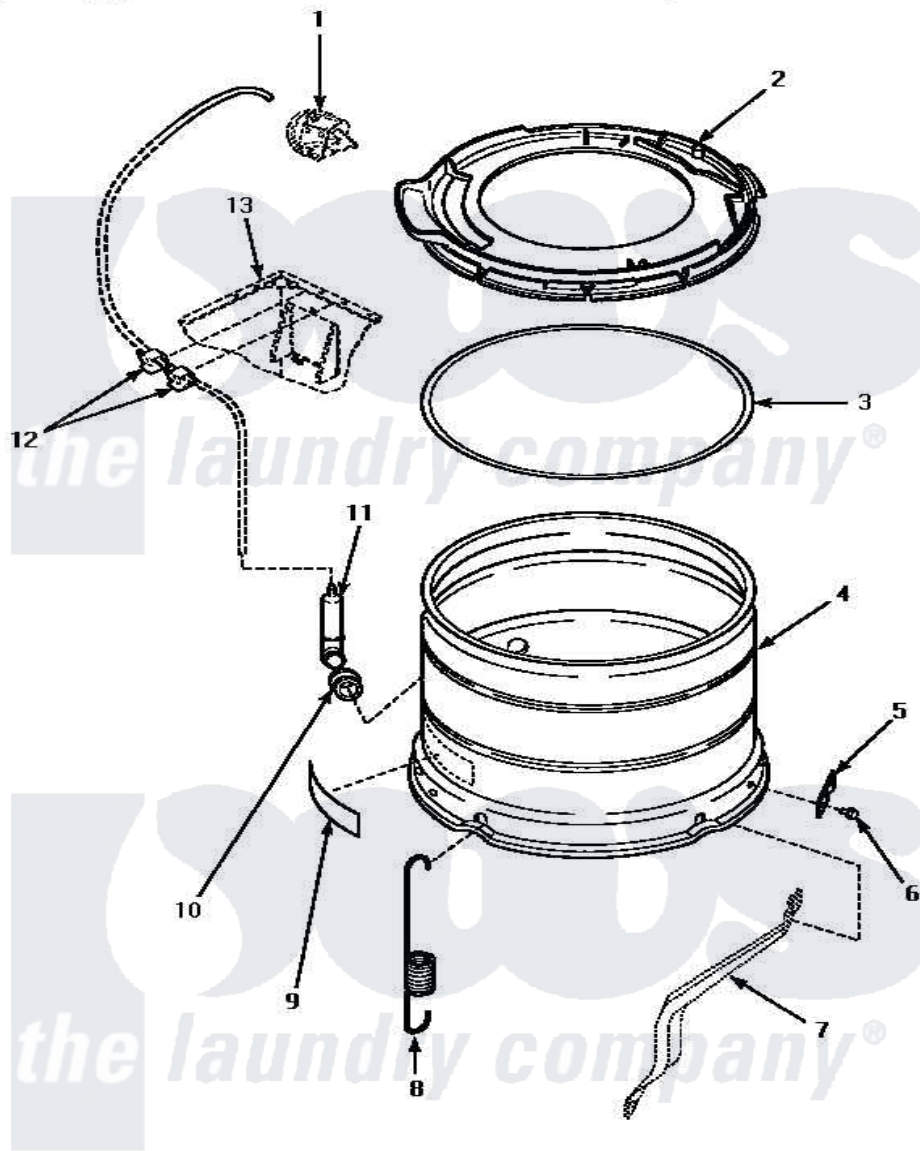

# Amana AWM393W 13 - OUTER TUB, COVER & PRESSURE HOSE

## OUTER TUB, COVER AND PRESSURE HOSE

Amana [Residential Amana AWM393W Washer Parts](#) Parts Diagram 13 - OUTER TUB, COVER & PRESSURE HOSE

[Click on the part number to view part](#)

Item	Original Part Number	Replaced By	Status	Part Description
1	Y00000000		Not Available	SEE NOTE PRESSURE SWITCH
2	36025	<a href="#">36025P</a>		Assembly, Tub Cover and Gasket
3	<a href="#">32857</a>			Gasket, Tub Cover Small
4	<a href="#">34438P</a>			Assembly, Outer Tub
5	<a href="#">27926</a>			Plate, Leg .063
6	35369	<a href="#">40128701</a>		Screw, 5/16-18 X .50
7	Y00000000		Not Available	SEE NOTE SUPPORT LEG
8	<a href="#">35948</a>			Spring, Leg-Large Tub
9	500049		Not Available	STICKER
10	29175	<a href="#">40037801</a>		Grommet
11	30907	<a href="#">40008501</a>		Assembly, Pressure Bulb
12	<a href="#">21036</a>			Clip, Cable
13	Y00000000		Not Available	SEE NOTE CABINET