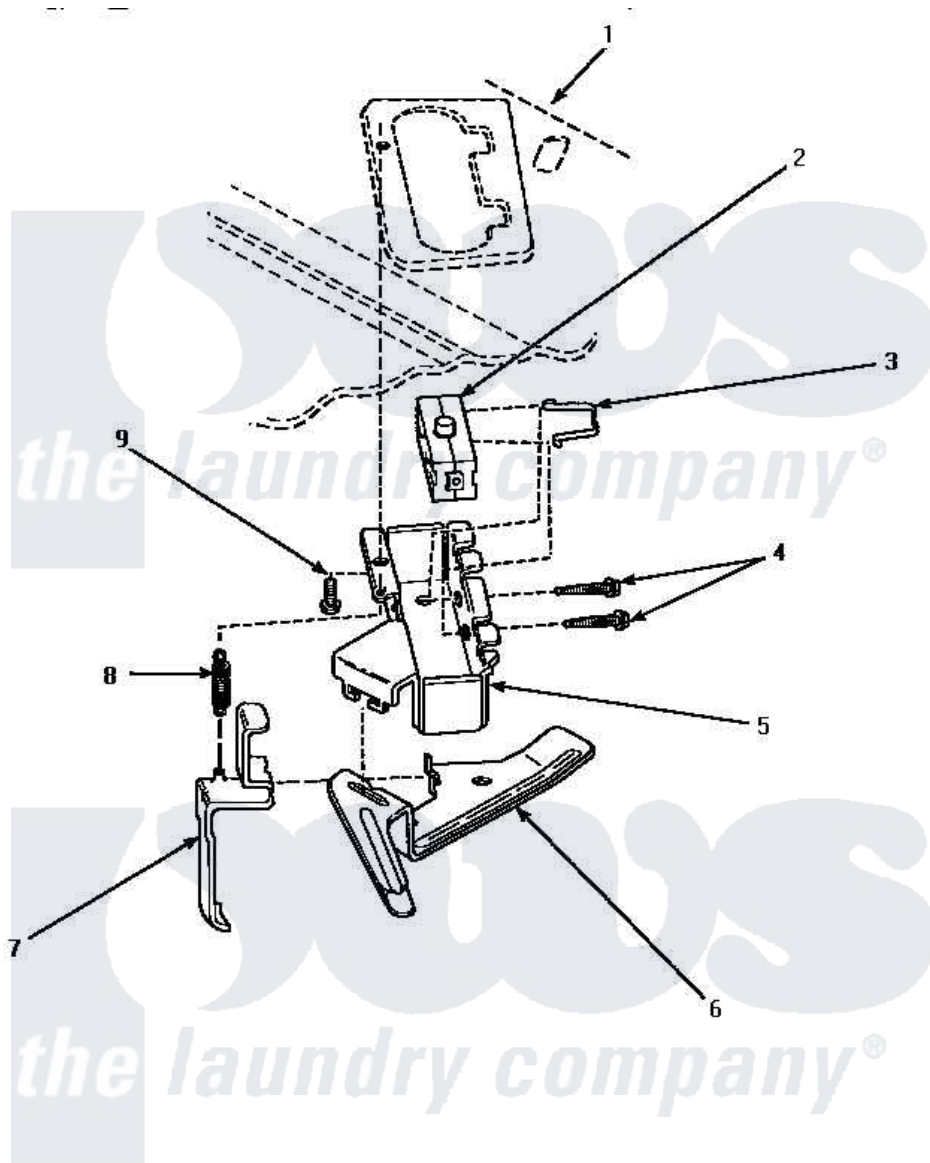

Amana AWM393W 14 - OUT-OF-BALANCE SWITCH

OUT-OF-BALANCE SWITCH

Amana [Residential Amana AWM393W Washer Parts](#) Parts Diagram 14 - OUT-OF-BALANCE SWITCH
 Click on the part number to view part

Item	Original Part Number	Replaced By	Status	Part Description
1	Y00000000		Not Available	SEE NOTE CABINET TOP
2	33445	27001095		Switch, Lid
3	33433		Not Available	CLIP,HOLDER-SWITCH
4	36510			Screw
5	34679P		Not Available	SWITCH HOLDER
6	33441			Arm, Actuator
7	33442			Lever, Unbalanced Load
8	33443			Spring
9	23962	W10116760		Screw