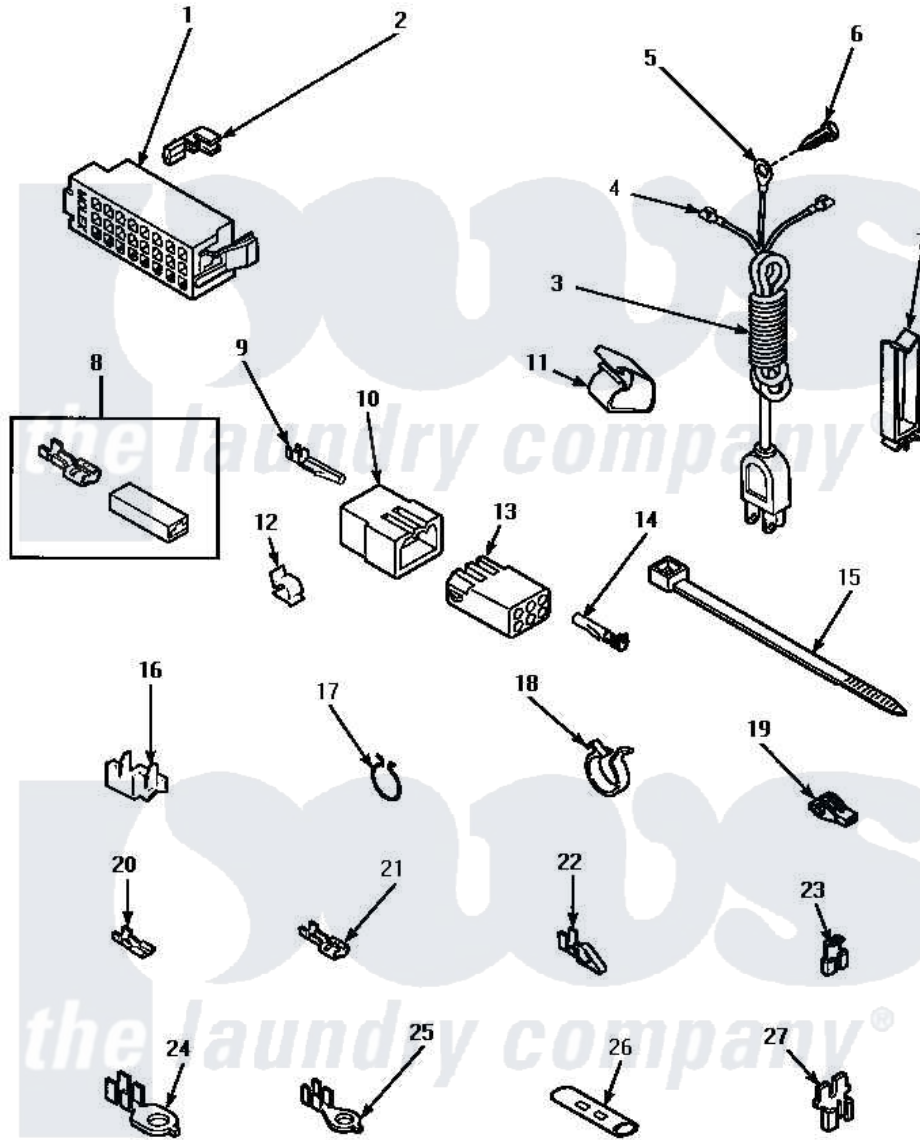

# Amana AWM393W 15 - POWER CORD & TERMINALS

## POWER CORD AND TERMINALS

Amana [Residential Amana AWM393W Washer Parts](#) Parts Diagram 15 - POWER CORD & TERMINALS  
 Click on the part number to view part

Item	Original Part Number	Replaced By	Status	Part Description
1	<a href="#">34123</a>			Housing, LH -24 Position
"	<a href="#">32746</a>			Housing, RH-24 Positi
2	<a href="#">Y00188</a>			Molex Terminal
3	Y34458		Not Available	POWER CORD ALL
4	03673		Not Available	NUT
5	Y0000000		Not Available	SEE NOTE GROUND WIRE, GREEN
6	<a href="#">52909</a>			Screw, 10B-16 X 1/2 HeX
7	36274		Not Available	CLIP, HARNESS
8	00234	<a href="#">00359</a>		Terminal Ultra Pod 250 X032F
9	<a href="#">Y00116</a>			Terminal, Pin-Male
10	<a href="#">23041</a>			Plug, 6 Circuit
"	<a href="#">23033</a>			Plug, 9 Circuit
"	26302		Not Available	PLUG,1 CIRCUIT
11	35521		Not Available	CLIP,HARNESS HOLDER
12	<a href="#">21036</a>			Clip, Cable
13	<a href="#">26708</a>			Receptacle, 6 Circuit

"	<a href="#">26301</a>		Receptacle, Molex
"	<a href="#">26163</a>		Receptacle, 9 Circuit
14	Y00117	<a href="#">5011-XX</a>	093 Female Socket
15	36466	<a href="#">M0321209</a>	Tie-Electrical
16	Y00161	<a href="#">B5733302</a>	Clip, Ground
17	<a href="#">51291</a>		Clip, Wire
18	61510	<a href="#">504034</a>	Clip, Wire
19	70210	Not Available	INSULATOR,BLUE
20	<a href="#">00112</a>		Terminal, Spade-3/16 Fe
21	Y00119	Not Available	SPADE TERMINAL(18 GAUGE) (1/4 INCH-(1) 18 GAUGE WIRE)
22	00220	Not Available	TERMINAL,CRIMP-SINGLE
23	<a href="#">Y00120</a>		Terminal, Flag-1/4 Fema
24	Y00113	Not Available	TERMINAL,RING-1/4 STUD
25	<a href="#">00110</a>		No.10 18 Gauge Wire
26	21091	Not Available	CONNECTOR TWO 1/4 INCH MALE
27	29673	Not Available	DOUBLE CONNECTOR