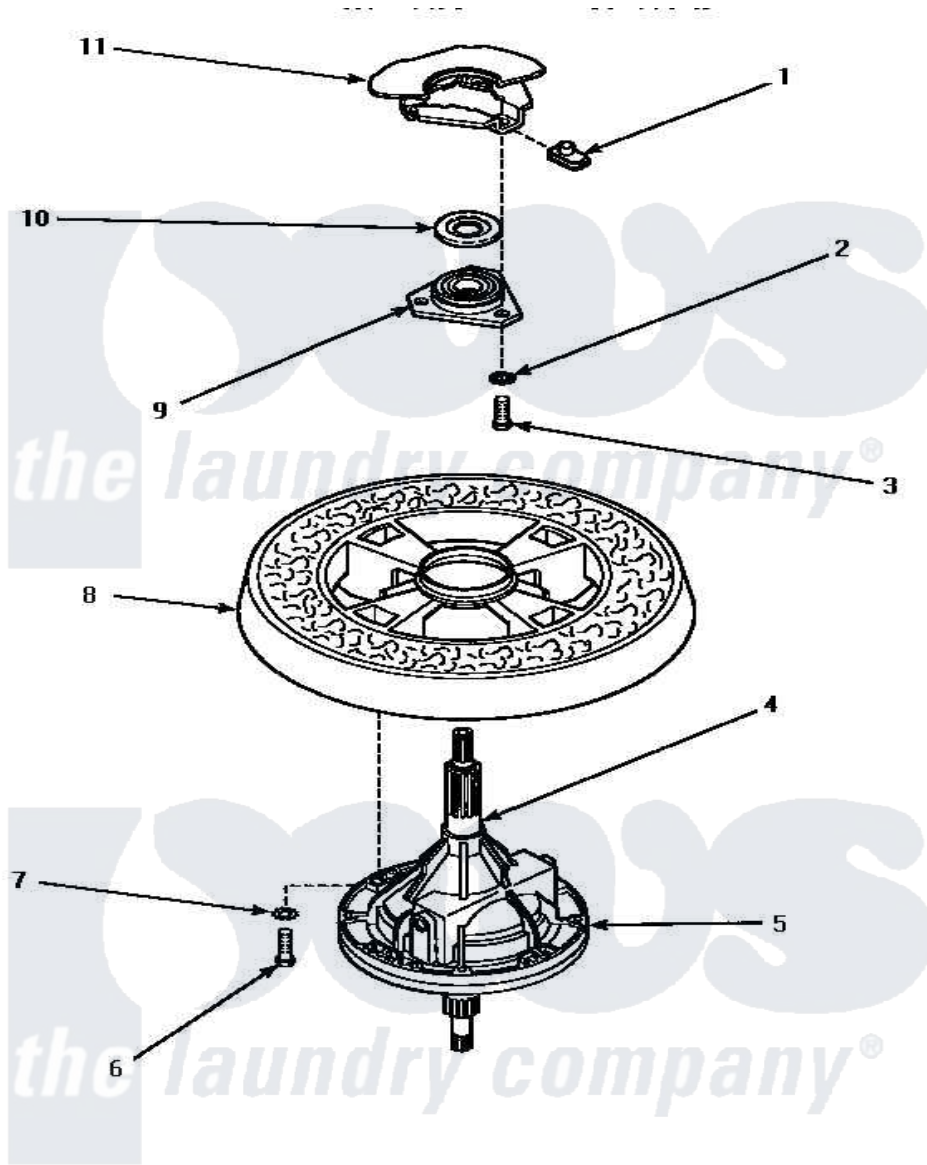

Amana AWM393W 18 - TRANSMISSION ASSY & BALANCE RING

TRANSMISSION ASSEMBLY AND BALANCE RING

Amana [Residential Amana AWM393W Washer Parts](#) Parts Diagram 18 - TRANSMISSION ASSY & BALANCE RING

[Click on the part number to view part](#)

Item	Original Part Number	Replaced By	Status	Part Description
1	27222			Nut, Retainer 5/16-18
2	04366			Lockwasher, 5/16intshkp
3	01355		Not Available	SCREW
4	27604P			Never-Seeze 1 Oz Tube
5	Y34526	34526P		Assembly, Transmission
6	27200		Not Available	CAP SCREW
7	02431			Lockwasher, 1/4 Ext Shk
8	34731		Not Available	ASSY,BALANCE RING-COMPL
9	27182	40004201P		Main Bearing Assembly
10	27187			Flinger
11	Y00000000		Not Available	SEE NOTE OUTER TUB