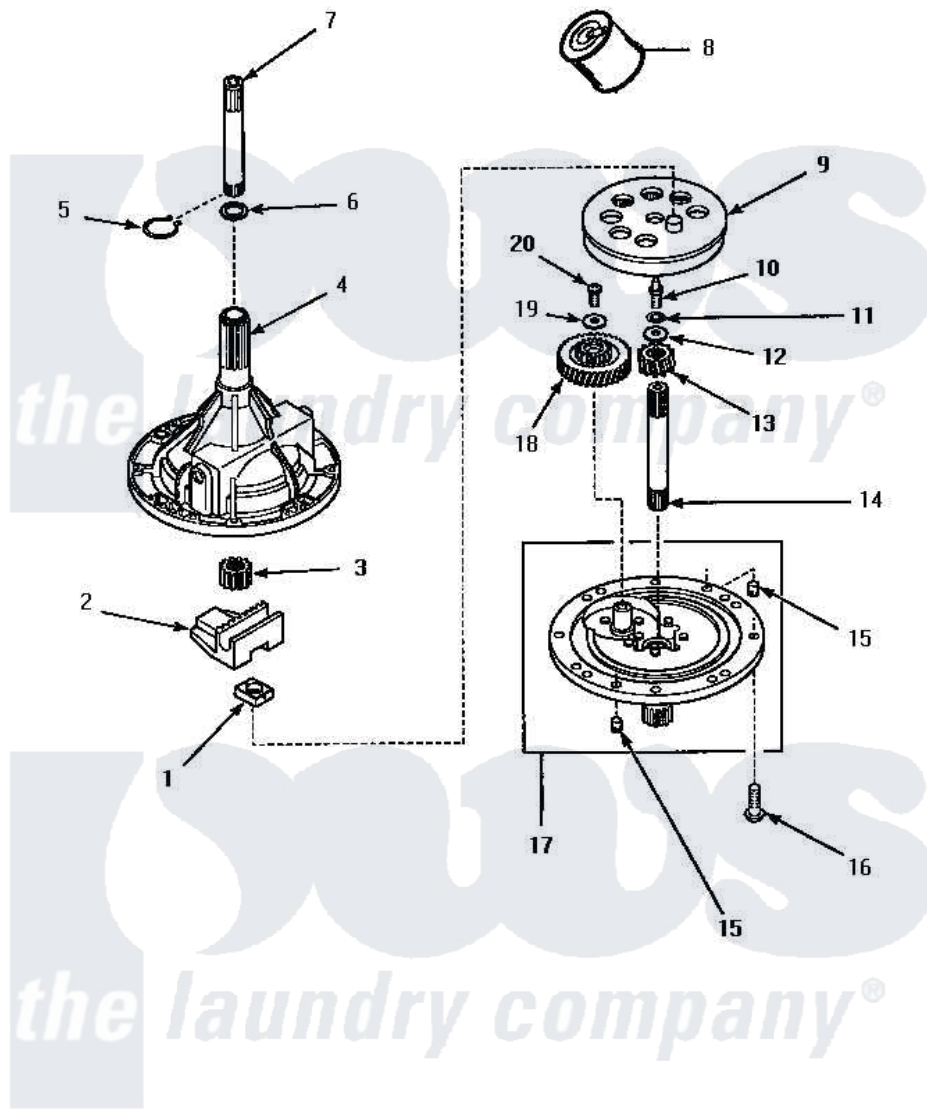

Amana AWM393W2 01 - 34526P TRANSMISSION ASSY

34526P TRANSMISSION ASSEMBLY

Amana Residential Amana AWM393W2 Washer Parts Parts Diagram 01 - 34526P TRANSMISSION ASSY
 Click on the part number to view part

Item	Original Part Number	Replaced By	Status	Part Description
1	26493			Slide
2	Y31526			Rack
3	27003			Pinion, Agitator
4	33223		Not Available	ASSY, TRANSMISSION CASE
5	27197			Ring, Retaining
6	35092			Washer, 3628id X 1.00 X .056
7	Y36570			Shaft, Output
8	27243P			Oil, CW Transmission F-
9	26577			Assembly, Gear And Stud
10	27030		Not Available	SCREW, 1/4-20 SPECIAL
11	21456			Lockwasher, 1/4 Intshkp
12	26509	40041501		Washer
13	36562			Pinion, Drive
14	34853			Shaft, Input
15	27172			Pin, Dowel
16	32814		Not Available	SCREW, 1/4-20X7/8 SERRA

17	34854	38290	Assembly, Cover
18	29161		Gear, Reduction
19	29260	Not Available	WASHER
20	29273		Screw, 1/4-20 X 3/8
NI	37577P	Not Available	SEALANT