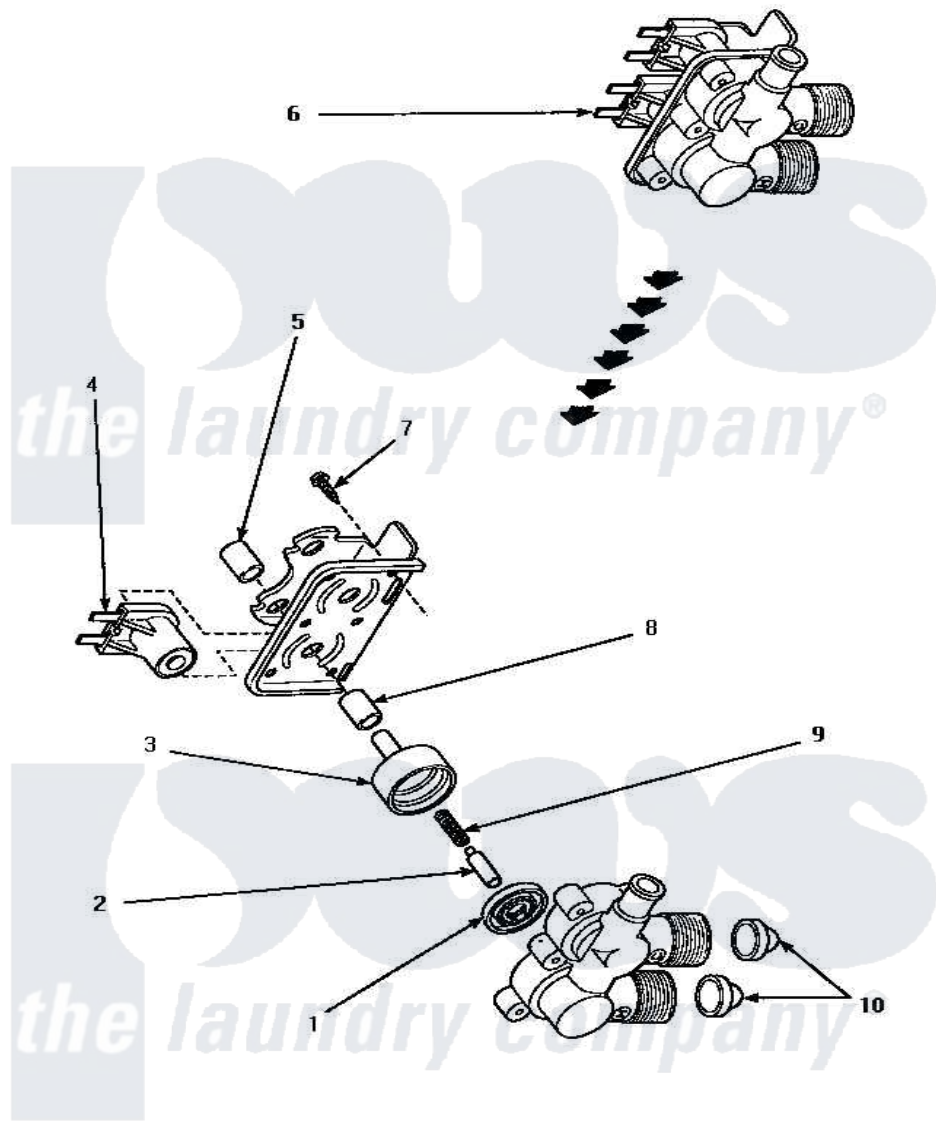

Amana AWM393W2 02 - 34963 MIXING VALVE ASSY

34963 MIXING VALVE ASSEMBLY

Amana [Residential Amana AWM393W2 Washer Parts](#) Parts Diagram 02 - 34963 MIXING VALVE ASSY
 Click on the part number to view part

Item	Original Part Number	Replaced By	Status	Part Description
1	24134		Not Available	DIAPHRAGM
2	24132		Not Available	ARMATURE
3	24130			Guide, Armature
4	33930A	33930		Valve, Mixing
5	24128		Not Available	SLEEVE, LONG
6	34963	34963P		Valve Mixing Package
7	25817C		Not Available	SCREW
8	24129		Not Available	SLEEVE, SHORT
9	23224E		Not Available	SPRING
10	24122	22002960		Strainer, Washer Inlet