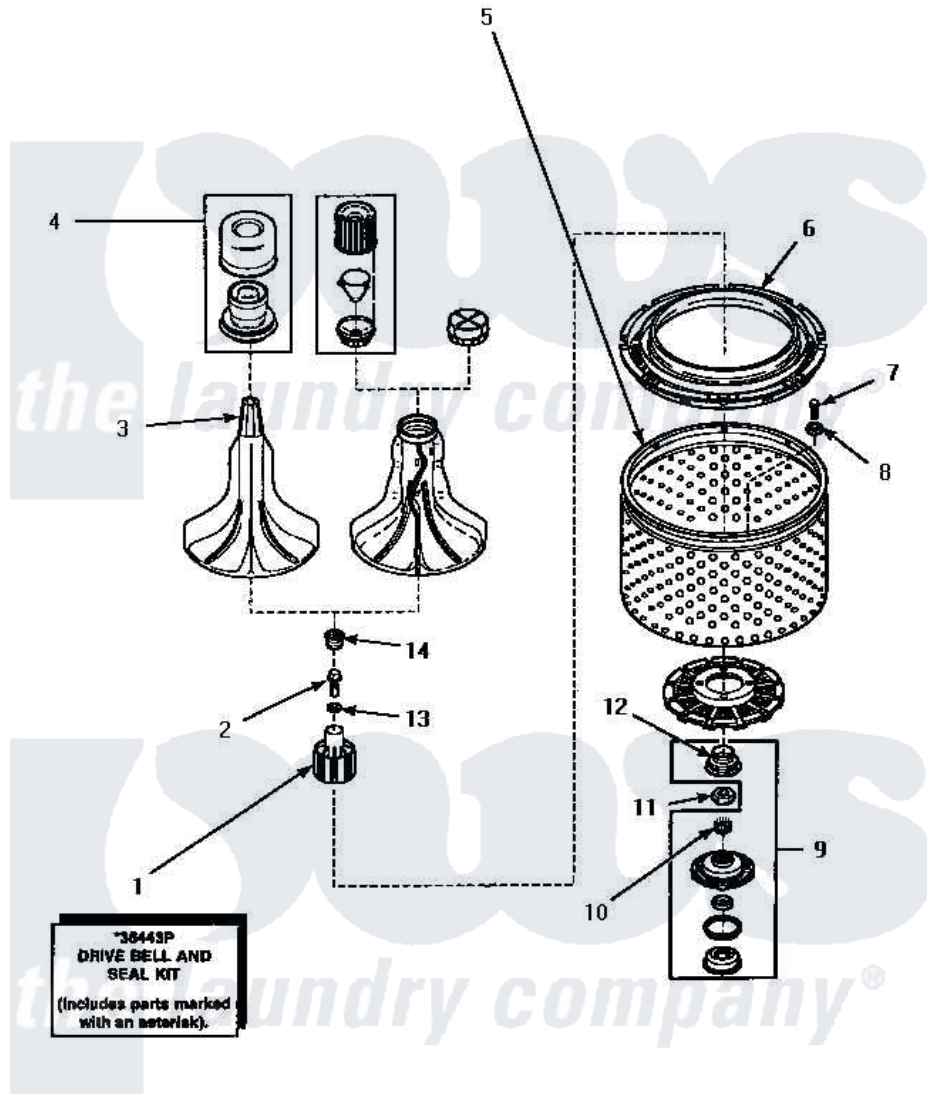

Amana AWM393W2 03 - AGITATOR/DRIVE BELL/SEAL KIT/TUB & HUB

AGITATOR, DRIVE BELL, SEAL KIT, WASH TUB AND HUB
 (All models except AWM190W2, AWM270W2, AWM290L2 and AWM290W2)

Amana [Residential Amana AWM393W2 Washer Parts](#) Parts Diagram 03 - AGITATOR/DRIVE BELL/SEAL KIT/TUB & HUB

Click on the part number to view part

Item	Original Part Number	Replaced By	Status	Part Description
1	Y00000000		Not Available	SEE NOTE DRIVE BELL
2	34288	40065102		Screw, Shoulder 1/4
3	33514	40000501W		Agitator, Flex Vane
4	33510			Assembly, Dispenser-Fabric
5	33501P	R9900144		Kit- Wash
"	33503P	39240P		Wash Tub
6	35035			Guard, Clothes
7	27202	W10116787		Screw
8	28094			Gasket
9	495P3	R9900552		Hub And Seal
10	29728	40008301		Insert, Spline
11	Y29220	40016301		Nut, Lock
12	36425	40016101		Seal, Bell Drive
13	36472			O-Ring
14	36511	40008401		Plug, Bell
NI	36443P	R9900189		Kit, Drive Bell And Seal