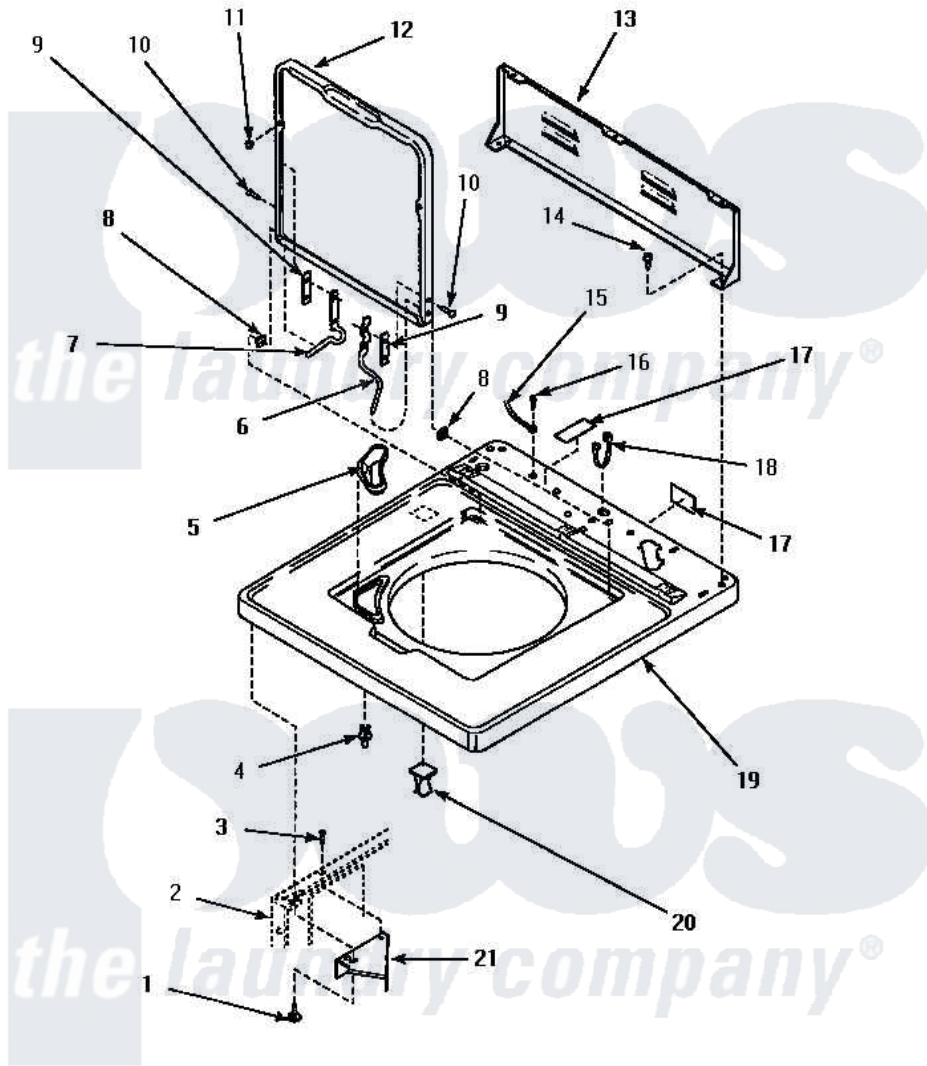

Amana AWM393W2 05 - CAB TOP/LOADING DR & CTRL HOOD REAR PAN

CABINET TOP, LOADING DOOR AND CONTROL HOOD REAR PANEL

Amana [Residential Amana AWM393W2 Washer Parts](#) Parts Diagram 05 - CAB TOP/LOADING DR & CTRL HOOD REAR PAN

[Click on the part number to view part](#)

Item	Original Part Number	Replaced By	Status	Part Description
1	Y31644	27001200		Screw
2	Y00000000		Not Available	SEE NOTE CABINET ASSY – (SEE FRONT PANEL, BASE AND CABINET ASSY PAGE)
3	36035		Not Available	SCREW,8-18X3/8 PHIL FLT HD
4	56534			Barrel, Support
5	34776		Not Available	DISPENSER,BLEACH
6	36437			Hinge, Lid R
7	36513			Hinge, Left
8	33446	40008201		Bushing, Hinge
9	34338			Gasket, Hinge
10	34337	W10119828		Screw, Lid Hinge Mounting
11	21685	40038001		Bumper
12	33541LP			Lid, W/Instructions
"	33541WP			Lid, W/Instructions

13	34903		Not Available	PANEL, BACK HOOD (USE 37782)
14	23962	W10116760		Screw
15	Y00000000		Not Available	SEE NOTE GROUND WIRE
16	52909			Screw, 10B-16 X 1/2 HeX
17	24903		Not Available	STICKER,DISCONNECT POW
18	21903	211881		Grommet, Cord Part Not Used- Gas Models Only
19	34902LP			Assembly, Top-Amana
"	34902WP		Not Available	ASSY, TOP-AMANA
20	36519		Not Available	CLIP
21	36034			Bracket, Director-Module