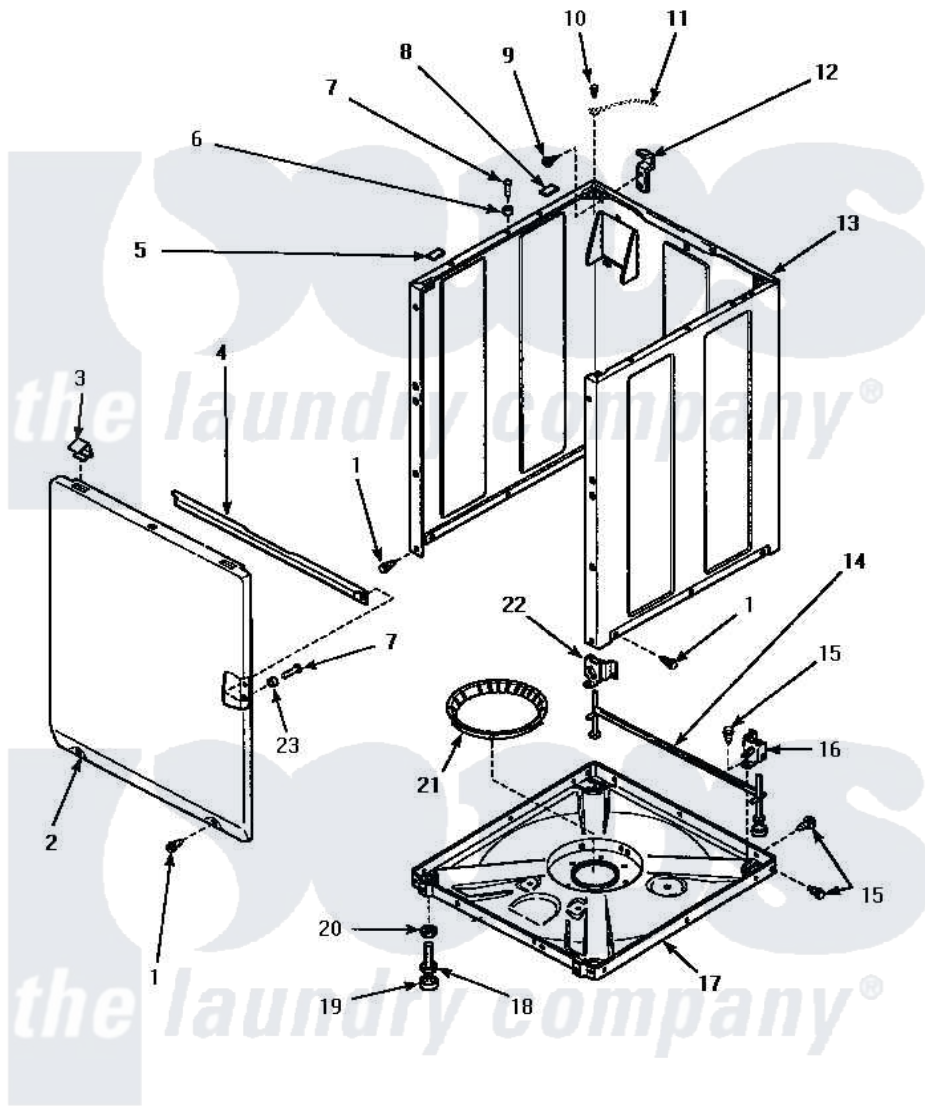

# Amana AWM393W2 07 - FRONT PANEL, BASE ASSY & CABINET ASSY

## FRONT PANEL, BASE ASSEMBLY AND CABINET ASSEMBLY

Amana [Residential Amana AWM393W2 Washer Parts](#) Parts Diagram 07 - FRONT PANEL, BASE ASSY & CABINET ASSY

[Click on the part number to view part](#)

Item	Original Part Number	Replaced By	Status	Part Description
1	27196	<a href="#">27001200</a>		Screw
2	<a href="#">34656WP</a>			Assembly, Front Panel
"	<a href="#">34656LP</a>			Assembly, Front Panel
3	<a href="#">35865</a>			Clip, Hold-Down Front Panel
4	Y35097		Not Available	BRACE, FRT PNL
5	<a href="#">Y56128</a>			Pad, Bumper
6	56079	<a href="#">505187</a>		Locator, Panel
7	32671	<a href="#">Y014874</a>		Screw, Idler Arm And Sleeve
8	<a href="#">36226</a>			Pad, Bumper .25
9	34499		Not Available	SCREW, No.10B X 1/4 TAP IN HX
10	23962	<a href="#">W10116760</a>		Screw
11	Y00000000		Not Available	SEE NOTE GROUND WIRE
12	<a href="#">Y27103</a>			Hinge, Hold-Down Lug
13	34475WP	<a href="#">38612WP</a>		Kit-Service
"	34475LP	<a href="#">38612LP</a>		Kit Service Cabinet

14	<a href="#">34443</a>		Assembly, Leg And Stabilier
15	35148	Not Available	SCREW, 1/4-14 X 3/8 HX HD
16	36036	Not Available	BRACKET, SLL-RIGHT
17	<a href="#">36599P</a>		Assembly Nut/ Leg Base
"	<a href="#">34434P</a>		Assembly Nut/Leg Base
18	Y34319	<a href="#">22003428</a>	Leg, Adjustable
19	34318	<a href="#">40016001</a>	Foot, Rubber
20	Y21899	<a href="#">40038101</a>	Nut, Leg
21	36108	Not Available	SNUBBER PAD & ISOLATOR
22	<a href="#">36037</a>		Bracket, Sll-Left
23	<a href="#">28102</a>		Locator, Panel