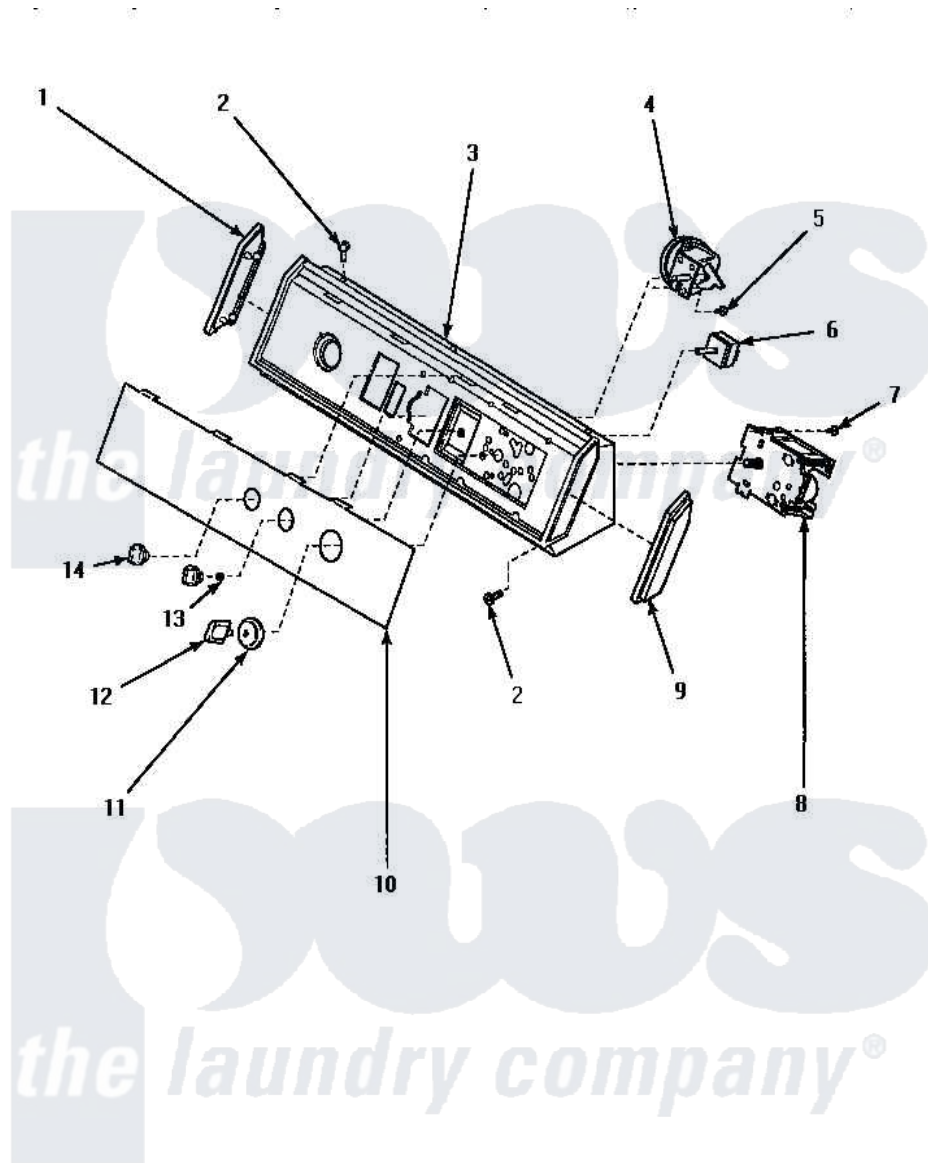

# Amana AWM393W2 08 - GRAPHIC PANEL, CONTROL HOOD & CONTROL

**GRAPHIC PANEL, CONTROL HOOD AND CONTROLS**  
 (Models AWM290L2, AWM290W2, AWM392L2, AWM392W2, AWM393L2 and AWM393W2)

Amana [Residential Amana AWM393W2 Washer Parts](#) Parts Diagram 08 - GRAPHIC PANEL, CONTROL HOOD & CONTROL