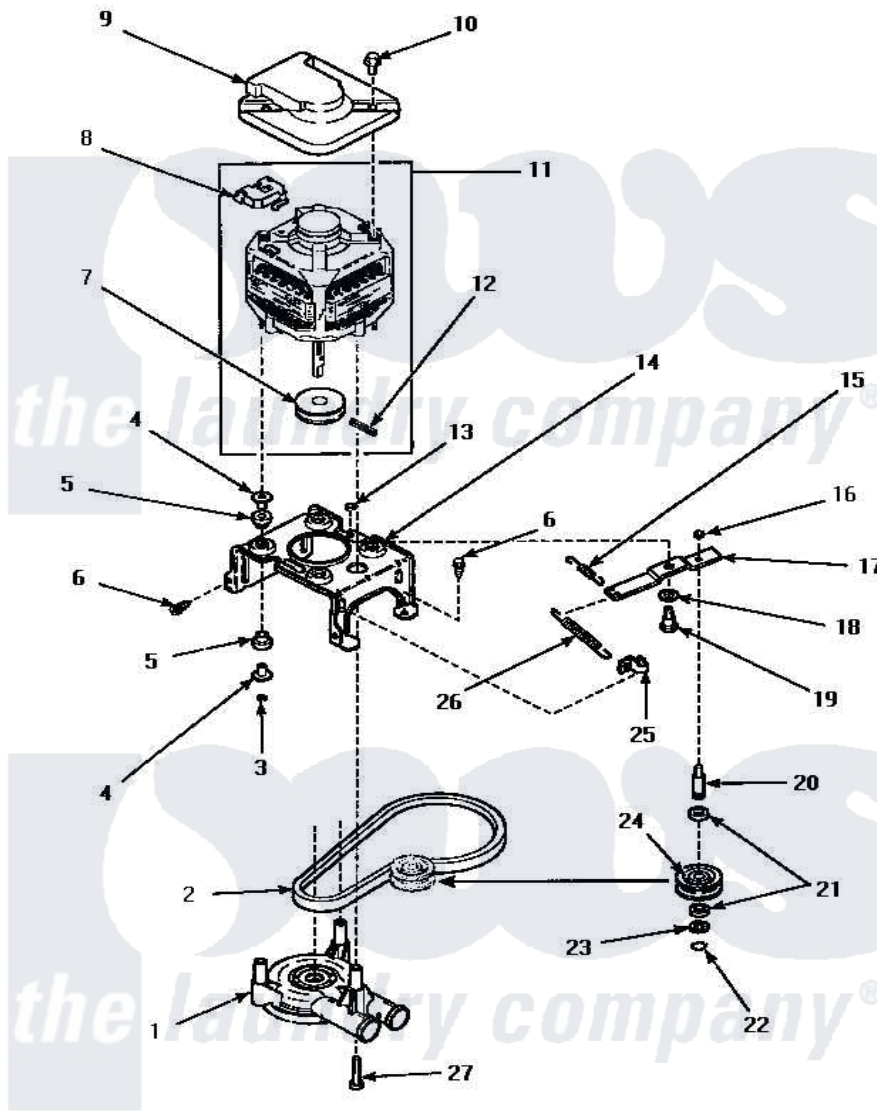

Amana AWM393W2 11 - MOTOR, MTG BRKT, BELT, PUMP & IDLER ASSY

MOTOR, MOUNTING BRACKET, BELT, PUMP AND IDLER ASSEMBLY

Amana [Residential Amana AWM393W2 Washer Parts](#) Parts Diagram 11 - MOTOR, MTG BRKT, BELT, PUMP & IDLER ASSY

[Click on the part number to view part](#)

Item	Original Part Number	Replaced By	Status	Part Description
1	36863P	27001233		Pump
2	28808			Belt, Agitate And Spin
3	35423	3400029		Nut, Adapter Plate
4	34791			Post, Mount-Motor
5	34788			Mount, Motor
6	Y31645	27001200		Screw
7	27171		Not Available	PULLEY,MOTOR
8	35632		Not Available	SWITCH, MOTOR
9	34754	40112301		Shield, Motor
10	36639	4312464		Screw
11	34910	27001215		Motor W/Pulley
12	23750			Pin, Roll
13	52566	27001225		Nut, Jam Mid Lock 1/4-20
14	36523	37415P		Kit, Motor Brkt
"	34890		Not Available	BRACKET,MOTOR MOUNT
15	30620		Not Available	SPRING,IDLER LEVER HEL

16	28803	2221070	Clamp, Nylon
17	31054	40041002	Lever, Idler
18	81392	40054701	Washer
19	27229	40038901	Screw, 1/4-20
20	28802		Shaft, Idler
21	Y29443		Washer, Felt
22	23748		Ring, Retaining
23	52549		Washer, 501 ID X3/4 Odx
24	28800	Not Available	WHEEL,IDLER
25	28849		Clip, Spring
26	37366		Spring, Idler
27	Y34565	40063701	Screw, 10-16 x 1.75
NI	258P3	Not Available	KIT,CAPACITOR