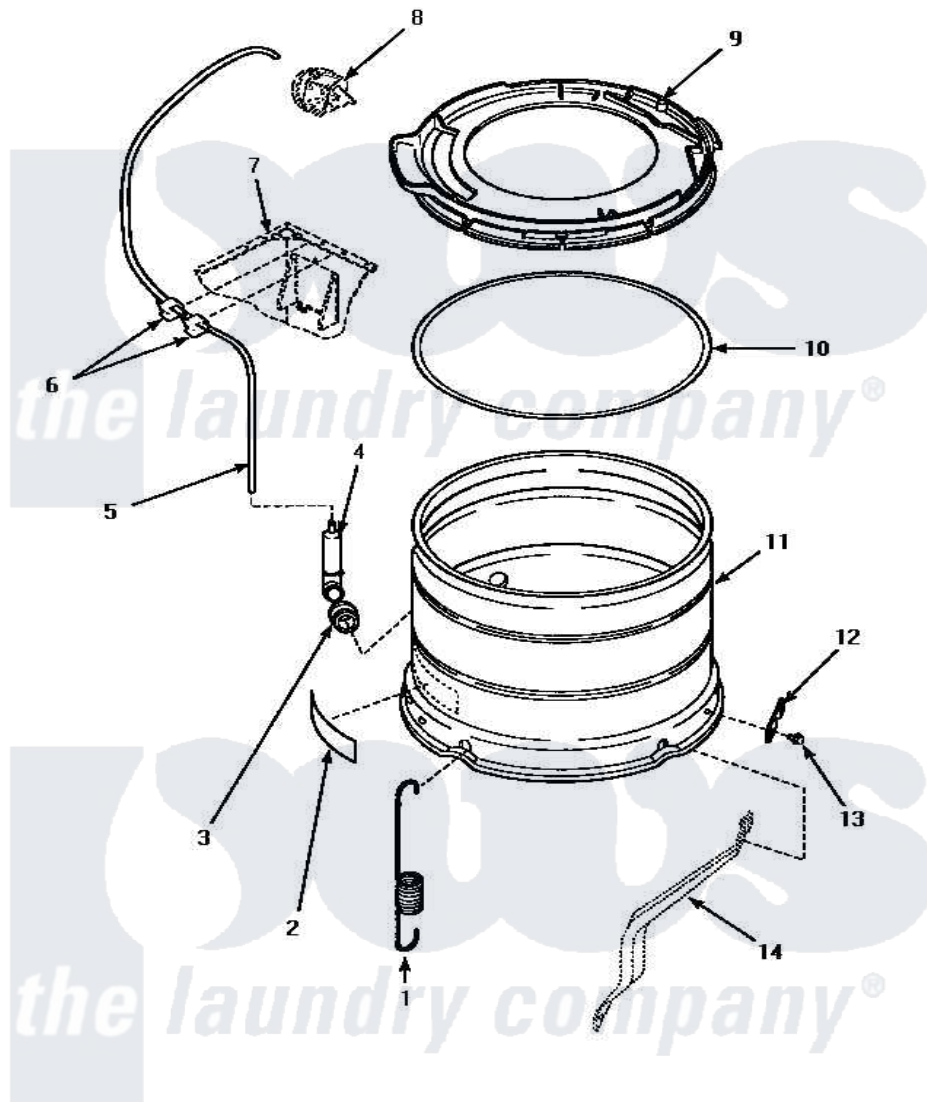

Amana AWM393W2 12 - OUTER TUB, COVER AND PRESSURE HOSE

OUTER TUB, COVER AND PRESSURE HOSE

Amana [Residential Amana AWM393W2 Washer Parts](#) Parts Diagram 12 - OUTER TUB, COVER AND PRESSURE HOSE

[Click on the part number to view part](#)

Item	Original Part Number	Replaced By	Status	Part Description
1	35948			Spring, Leg-Large Tub
2	500049		Not Available	STICKER
3	29175	40037801		Grommet
4	30907	40008501		Assembly, Pressure Bulb
5	29213	39125		Tubing 31
6	21036			Clip, Cable
7	Y00000000		Not Available	SEE NOTE CABINET ASSY -- (SEE FRONT PANEL, BASE AND CABINET ASSY PAGE)
8	Y00000000		Not Available	SEE NOTE PRESSURE SWITCH -- (SEE GRAPHIC PANEL AND CONTROLS PAGE)
9	36025P			Assembly, Tub Cover and Gasket
10	32857			Gasket, Tub Cover Small
11	34438P			Assembly, Outer Tub
12	27926			Plate, Leg .063