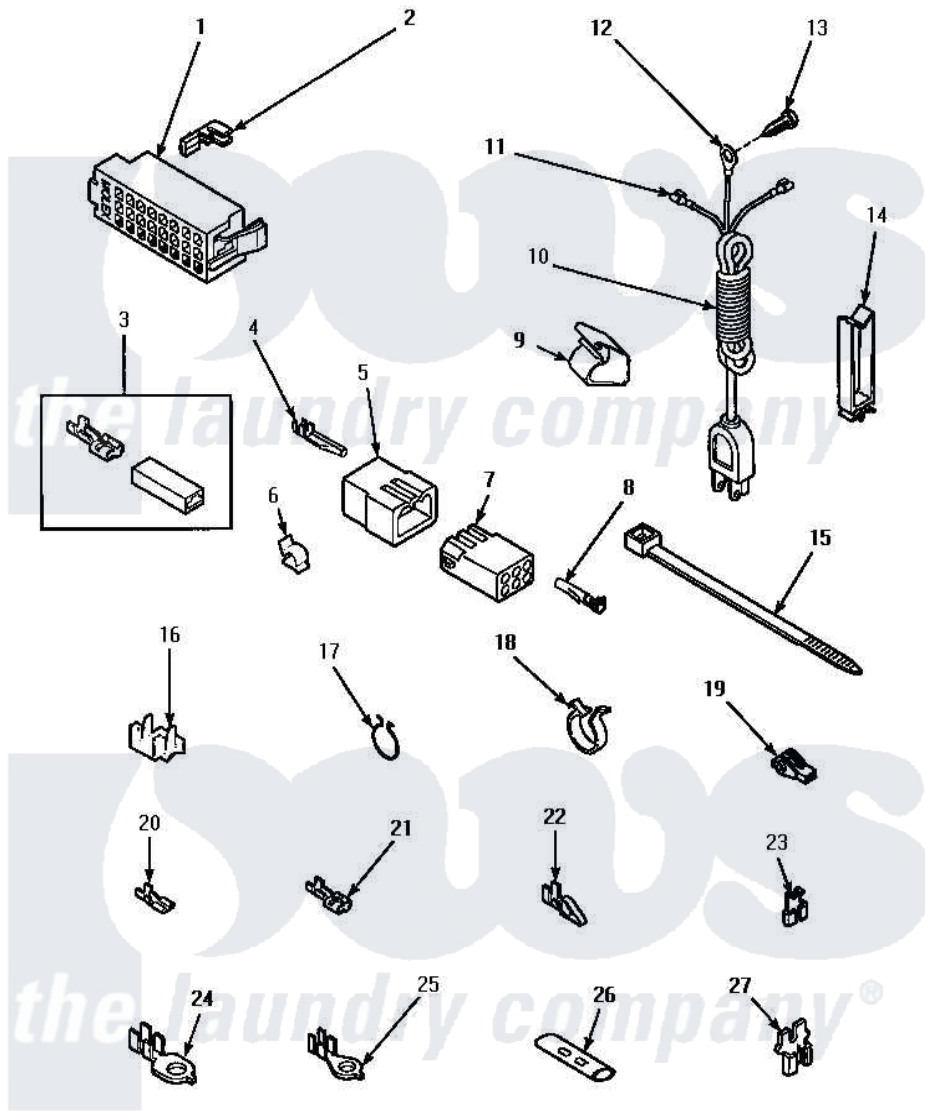

Amana AWM393W2 14 - POWER CORD & TERMINALS

POWER CORD AND TERMINALS

Amana [Residential Amana AWM393W2 Washer Parts](#) Parts Diagram 14 - POWER CORD & TERMINALS
 Click on the part number to view part

Item	Original Part Number	Replaced By	Status	Part Description
1	34123			Housing, LH -24 Position
"	32746			Housing, RH-24 Positi
2	Y00188			Molex Terminal
3	00234	00359		Terminal Ultra Pod 250 X032F
4	Y00116			Terminal, Pin-Male
5	23041			Plug, 6 Circuit
"	23033			Plug, 9 Circuit
"	26302		Not Available	PLUG,1 CIRCUIT
6	21036			Clip, Cable
7	26708			Receptacle, 6 Circuit
"	26301			Receptacle, Molex
"	26163			Receptacle, 9 Circuit
8	Y00117	5011-XX		093 Female Socket
9	35521		Not Available	CLIP,HARNESS HOLDER
10	Y34458		Not Available	POWER CORD ALL
11	03673		Not Available	NUT

12	Y0000000	Not Available	SEE NOTE GROUND WIRE
13	52909		Screw, 10B-16 X 1/2 HeX
14	36274	Not Available	CLIP, HARNESS
15	36466	M0321209	Tie-Electrical
16	Y00161	B5733302	Clip, Ground
17	51291		Clip, Wire
18	61510	504034	Clip, Wire
19	70210	Not Available	INSULATOR,BLUE
20	00112		Terminal, Spade-3/16 Fe
21	Y00119	Not Available	SPADE TERMINAL(18 GAUGE) (1/4 INCH-(1) 18 GAUGE WIRE)
22	00220	Not Available	TERMINAL,CRIMP-SINGLE
23	Y00120		Terminal, Flag-1/4 Fema
24	Y00113	Not Available	TERMINAL,RING-1/4 STUD
25	00110		No.10 18 Gauge Wire
26	21091	Not Available	CONNECTOR TWO 1/4 INCH MALE
27	29673	Not Available	DOUBLE CONNECTOR