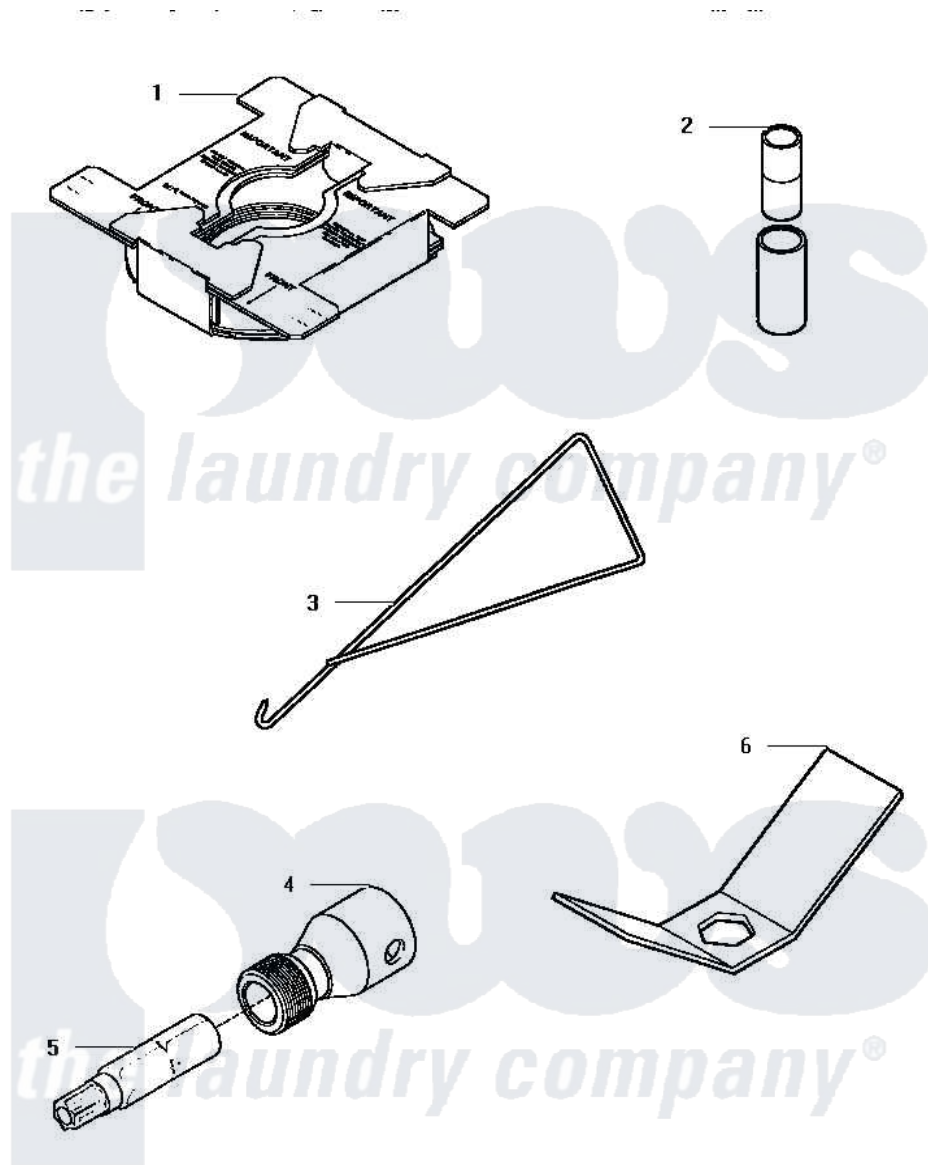

Amana AWM393W2 15 - SPECIAL TOOLS

SPECIAL TOOLS

Amana [Residential Amana AWM393W2 Washer Parts](#) Parts Diagram 15 - SPECIAL TOOLS
 Click on the part number to view part

Item	Original Part Number	Replaced By	Status	Part Description
1	36926		Not Available	BRACE, SHIPPING
2	242P4			Installer, Spring
3	289P4	321P4		Hook, Spring
4	24161			Torx Bit Holder
5	282P4			T25 Tamper Resistant Bit
6	237P4	306P4		Hex Wrench
NI	555P3	725P3		Kit