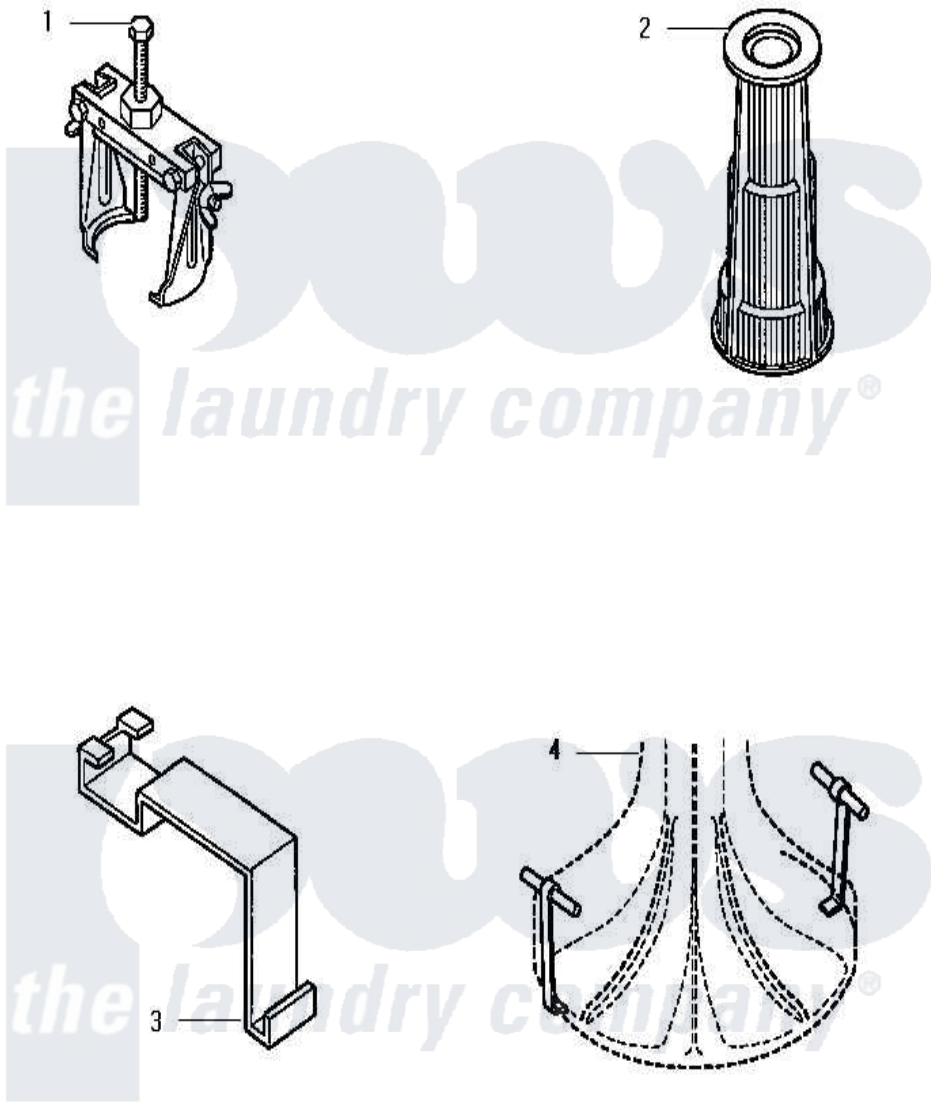

Amana AWM393W2 16 - SPECIAL TOOLS

Amana [Residential Amana AWM393W2 Washer Parts](#) Parts Diagram 16 - SPECIAL TOOLS
 Click on the part number to view part

Item	Original Part Number	Replaced By	Status	Part Description
1	294P4			Bell Tool
2	293P4			Seal Tool
3	273P4			Tub Cover Gasket Tool
4	254P4P			Agitator Hooks
NI	294P4A			Jaw, Drive Bell Tool
"	294P4B			Drive Bell Bolt