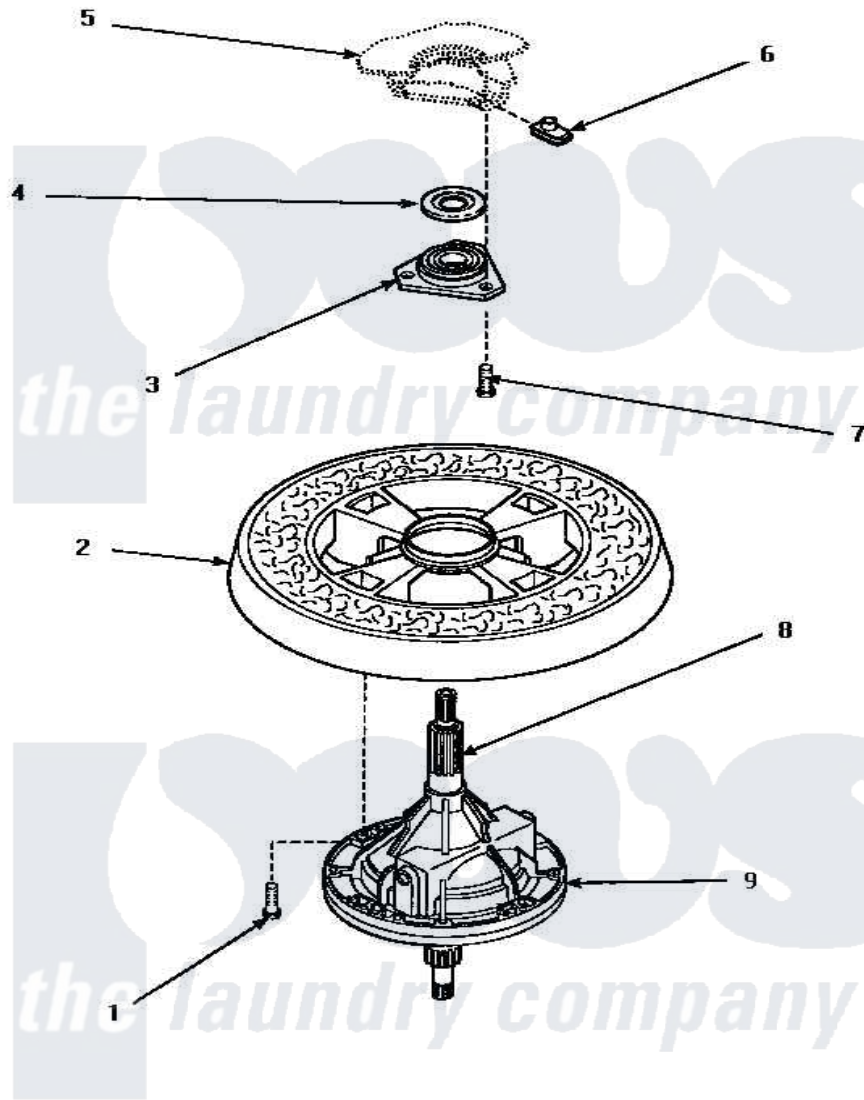

Amana AWM393W2 17 - TRANSMISSION ASSY & BALANCE RING

TRANSMISSION ASSEMBLY AND BALANCE RING

Amana [Residential Amana AWM393W2 Washer Parts](#) Parts Diagram 17 - TRANSMISSION ASSY & BALANCE RING
 Click on the part number to view part

Item	Original Part Number	Replaced By	Status	Part Description
1	37047		Not Available	SCREW, CAP
2	34731		Not Available	ASSY,BALANCE RING-COMPL
3	27182	40004201P		Main Bearing Assembly
4	27187			Flinger
5	Y00000000		Not Available	SEE NOTE OUTER TUB -- (SEE OUTER TUB, COVER AND PRESSURE HOSE PAGE)
6	27222			Nut, Retainer 5/16-18
7	36991	3400500		Bolt, 3405245 5/16-18 X 3/4
8	27604P			Never-Seeze 1 Oz Tube
9	34526P			Assembly, Transmission