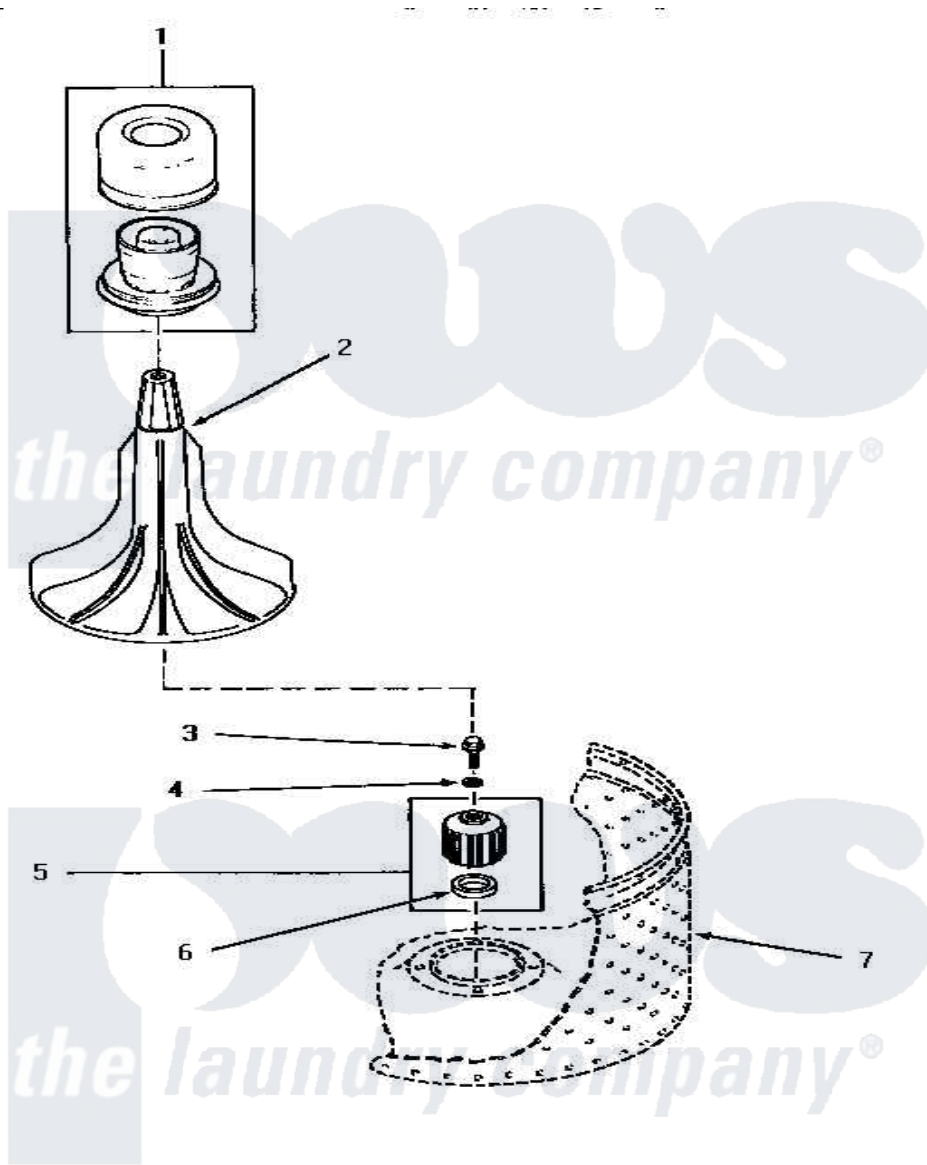

Amana AWM432 02 - AGITATOR, DRIVE BELL & SEAL SEAT

AGITATOR, DRIVE BELL AND SEAL SEAT

Amana [Residential Amana AWM432 Washer Parts](#) Parts Diagram 02 - AGITATOR, DRIVE BELL & SEAL SEAT
 Click on the part number to view part

| Item | Original Part Number | Replaced By | Status | Part Description |
|------|-----------------------|---------------------------|---------------|---|
| 1 | 30857 | 33510 | | Assembly, Dispenser-Fabric |
| 2 | 33514 | 40000501W | | Agitator, Flex Vane |
| 3 | 30852 | | | Screw, No.8-1/4 X 20 X 3/ |
| 4 | 30853 | | Not Available | SEAL |
| 5 | 30071P | R9900189 | | Kit, Drive Bell And Seal |
| 6 | Y00000000 | | Not Available | SEE NOTE SEAL SEAT -- (SEE PAGES 8 & 10) |
| 7 | Y00000000 | | Not Available | SEE NOTE WASHTUB |
| NI | 442P3 | R9900189 | | Kit, Drive Bell And Seal |