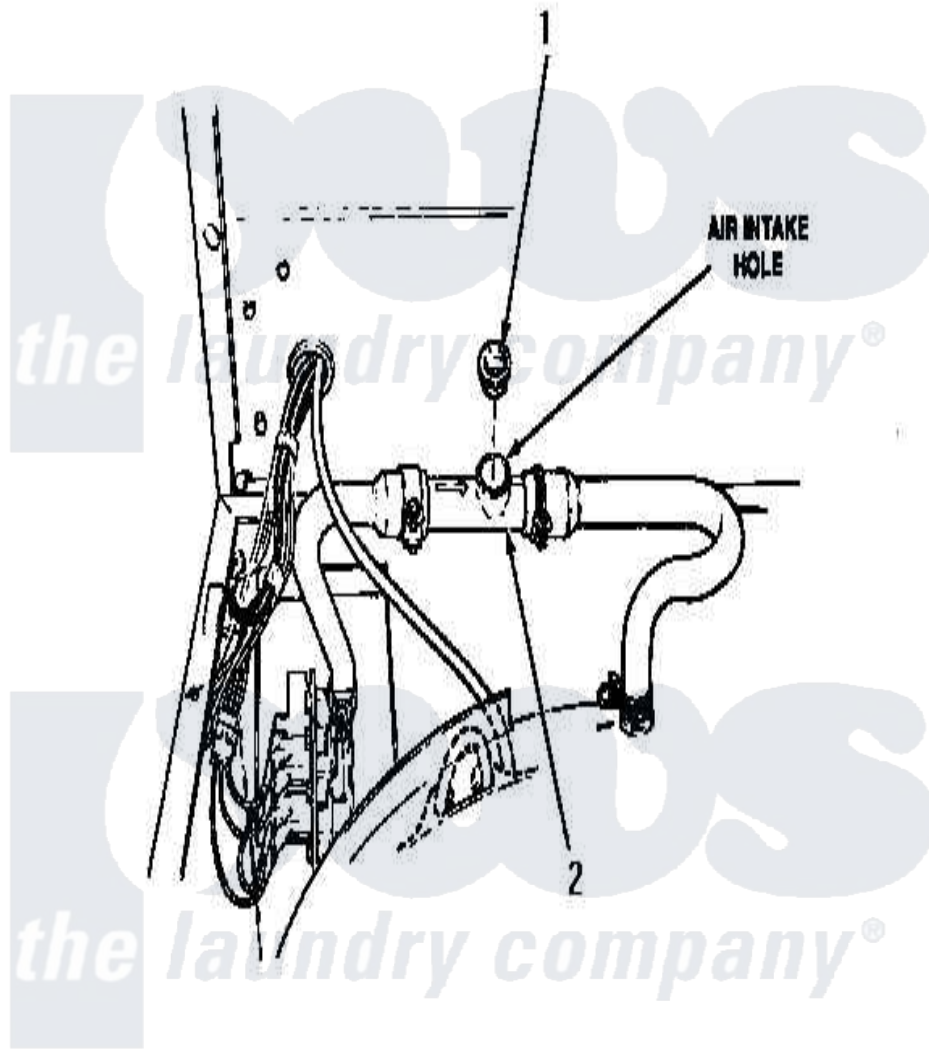

Amana AWM432 03 - BACK FLOW PREVENTER (CHANGE)

Amana [Residential Amana AWM432 Washer Parts](#) Parts Diagram 03 - BACK FLOW PREVENTER (CHANGE)
Click on the part number to view part

Item	Original Part Number	Replaced By	Status	Part Description
1	34340	34280		Assembly, Backflow Prevento
2	27118	34280		Assembly, Backflow Prevento