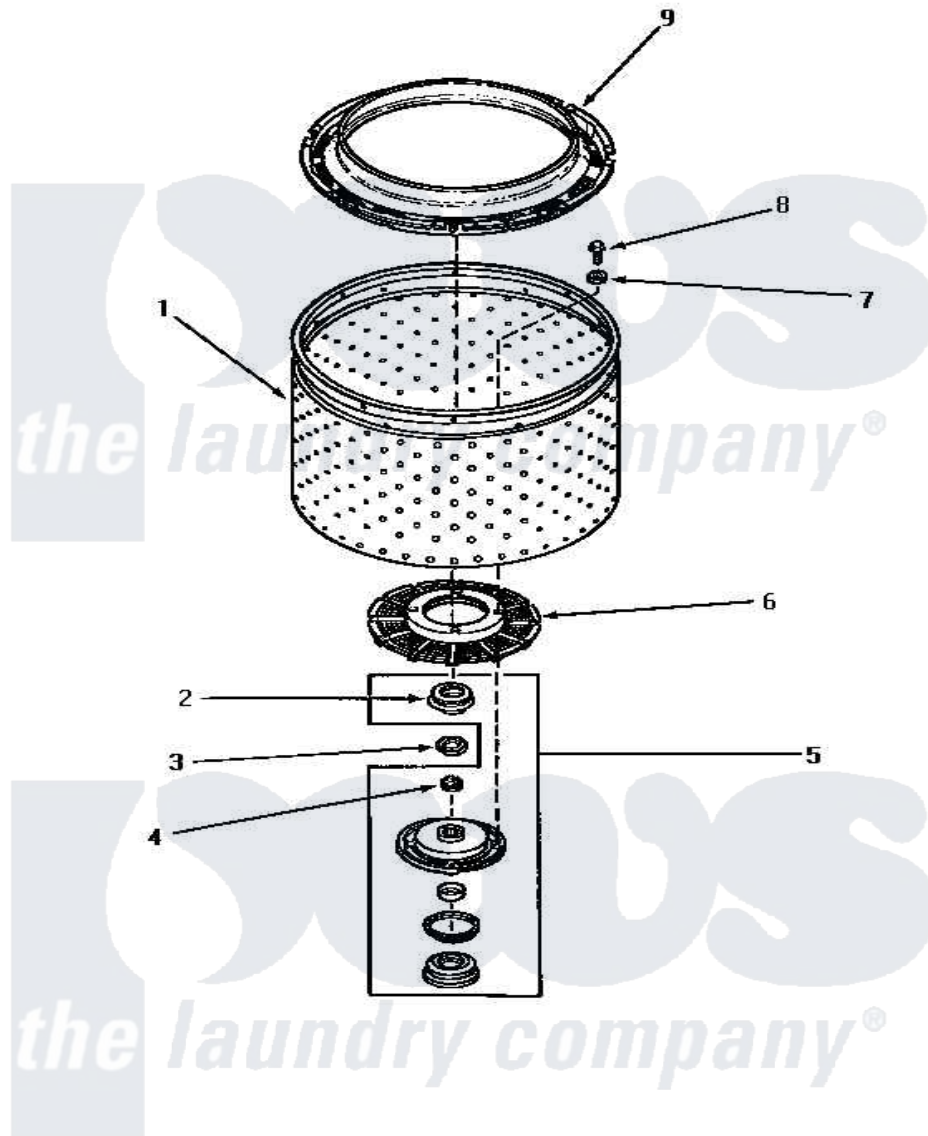

Amana AWM432 06 - CLOTHES GUARD/WASHTUB/LINT FILTER & HUB

CLOTHES GUARD, WASHTUB, LINT FILTER AND HUB

Amana [Residential Amana AWM432 Washer Parts](#) Parts Diagram 06 - CLOTHES GUARD/WASHTUB/LINT FILTER & HUB

[Click on the part number to view part](#)

Item	Original Part Number	Replaced By	Status	Part Description
1	33296	39248P		Wash Tub
"	33295	39252P		Wash Tub
"	33245			Washtub, Stainless Steel
2	Y00000000		Not Available	SEE NOTE SEAL HEAD -- (SEE PAGES 8 & 10)
3	Y29220	40016301		Nut, Lock
4	29728	40008301		Insert, Spline
5	495P3	R9900552		Hub And Seal
6	32998	39371		Filter Lin
7	28094			Gasket
8	27202	W10116787		Screw
9	32989	35035		Guard, Clothes