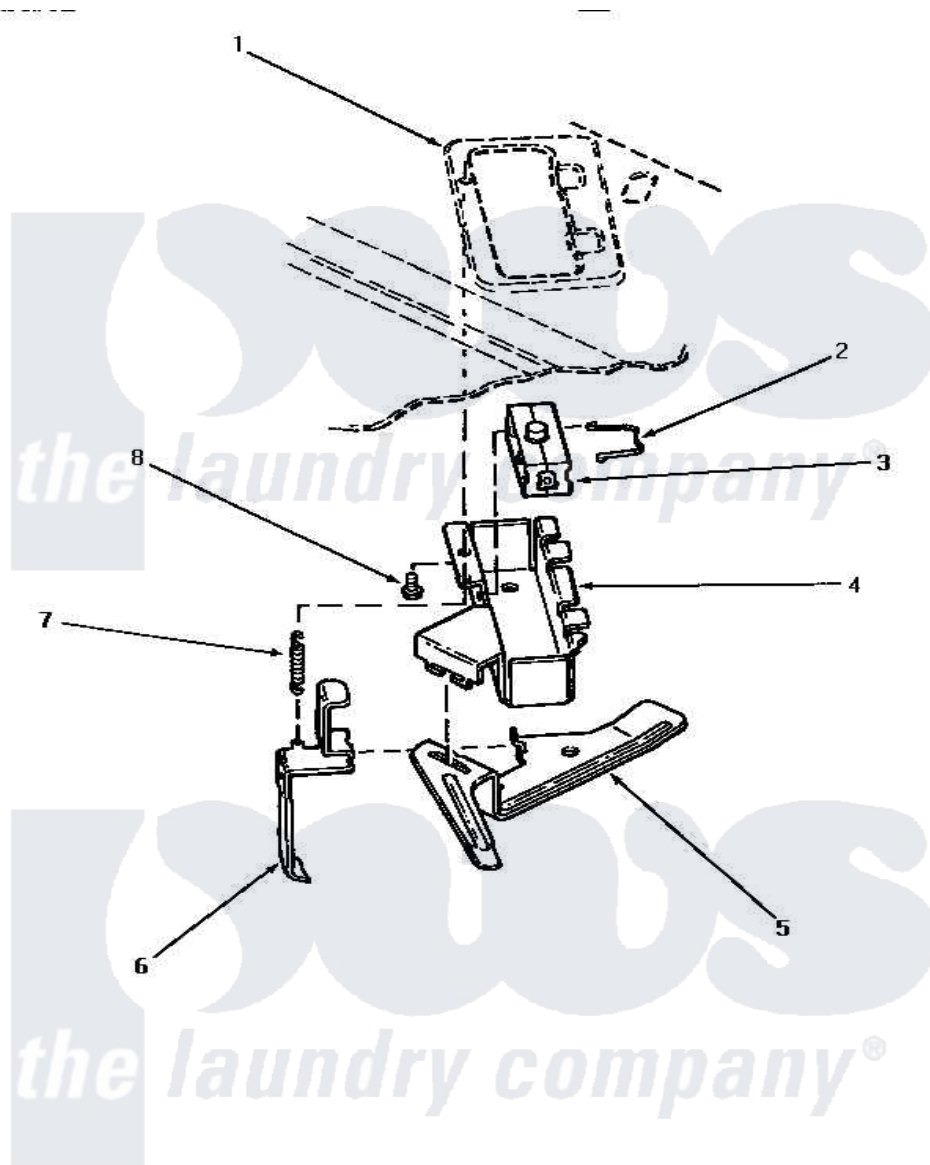

# Amana AWM432 07 - DOOR & OUT-OF-BALANCE SWITCH

## DOOR AND OUT-OF-BALANCE SWITCH

Amana [Residential Amana AWM432 Washer Parts](#) Parts Diagram 07 - DOOR & OUT-OF-BALANCE SWITCH  
 Click on the part number to view part

Item	Original Part Number	Replaced By	Status	Part Description
1	Y00000000		Not Available	SEE NOTE CABINET TOP
2	33433		Not Available	CLIP,HOLDER-SWITCH
3	33445	<a href="#">27001095</a>		Switch, Lid
4	33440	<a href="#">36497P</a>		Kit, Switch Holder
5	<a href="#">33441</a>			Arm, Actuator
6	<a href="#">33442</a>			Lever, Unbalanced Load
7	<a href="#">33443</a>			Spring
8	23962	<a href="#">W10116760</a>		Screw