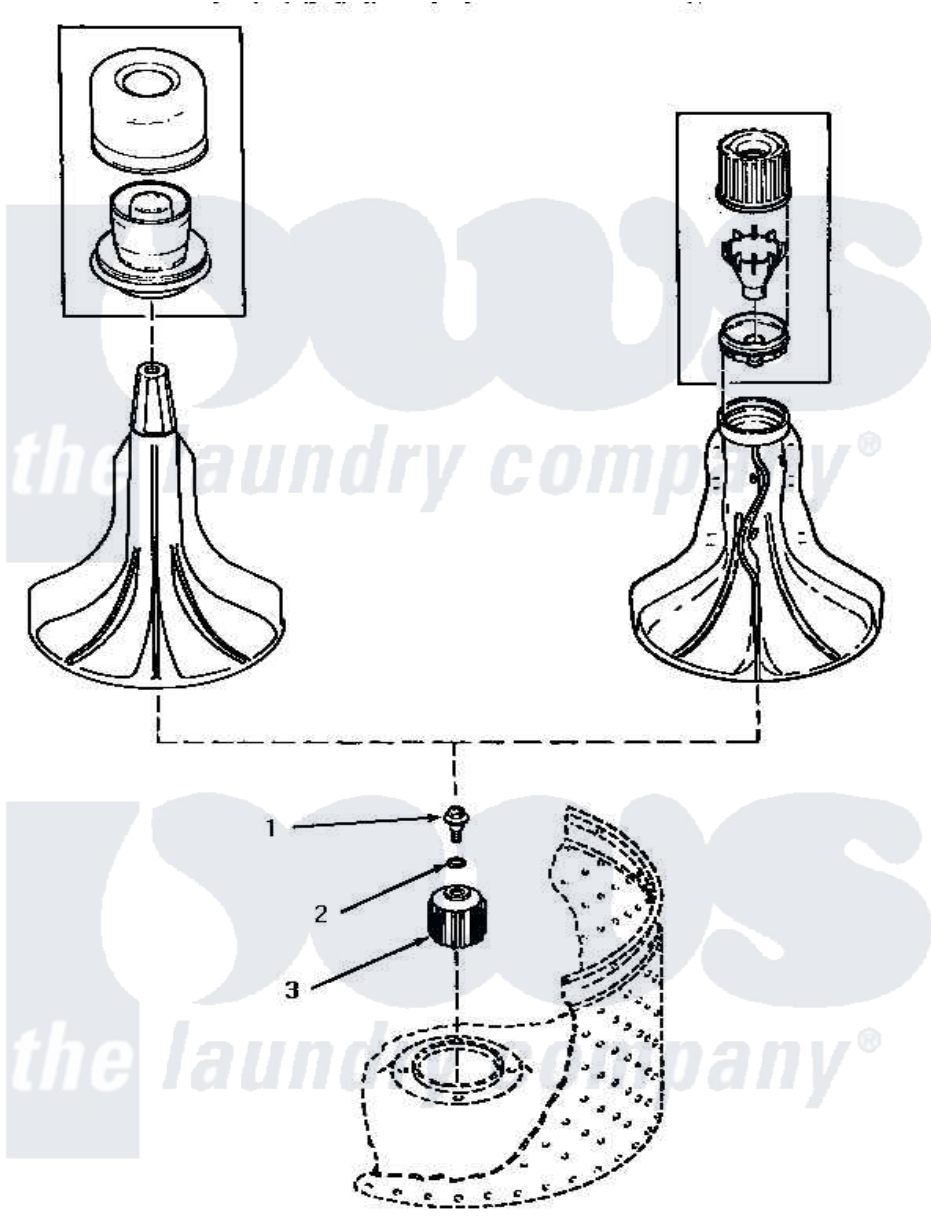

Amana AWM432 08 - DRIVE BELL (CHANGE)

Amana Residential Amana AWM432 Washer Parts Parts Diagram 08 - DRIVE BELL (CHANGE)

Click on the part number to view part

Item	Original Part Number	Replaced By	Status	Part Description
1	34288	40065102		Screw, Shoulder 1/4
2	34289	36472		O-Ring
3	34504	R9900189		Kit, Drive Bell And Seal