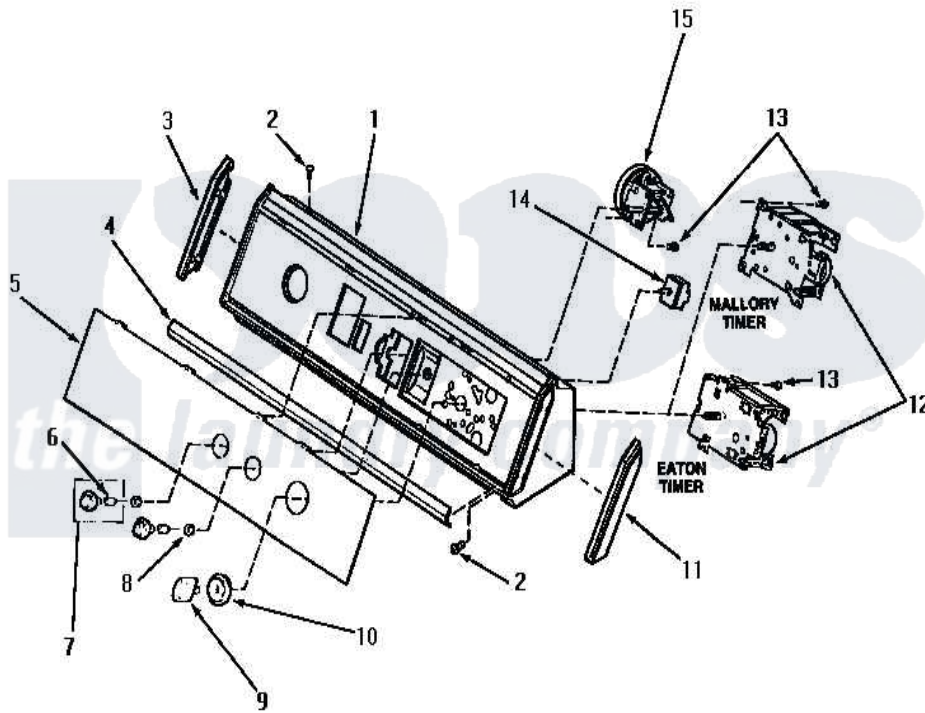

# Amana AWM432 10 - GRAPHICS PANEL, CONTROL HOOD & CONTROLS

## GRAPHICS PANEL, CONTROL HOOD AND CONTROLS

Amana [Residential Amana AWM432 Washer Parts](#) Parts Diagram 10 - GRAPHICS PANEL, CONTROL HOOD & CONTROLS

[Click on the part number to view part](#)

Item	Original Part Number	Replaced By	Status	Part Description
"	NOTE:		Not Available	THE INDIVIDUAL MOTORS ARE NOT AVAILABLE SEPARATELY, ORDER COMPLETE ASSEMBLIES.
1	34210		Not Available	CONTROL HOOD ASSEMBLY
2	31752		Not Available	SCREW, No.8ABX3/4 POZIDRI
3	31249		Not Available	CAP, END-L.H.-CHROME
4	<a href="#">33123R</a>			Trim
5	33738		Not Available	GRAPHICS PANEL
6	10519		Not Available	RETAINER
7	33688	<a href="#">36701W</a>		Knob
8	57584		Not Available	NUT
9	33898		Not Available	TIMER KNOB WHITE
10	33818		Not Available	TIMER KNOB SKIRT
11	<a href="#">31248</a>			Cap, End-RH-Chrome
12	31239	<a href="#">31239P</a>		Timer 3 Cycle Package