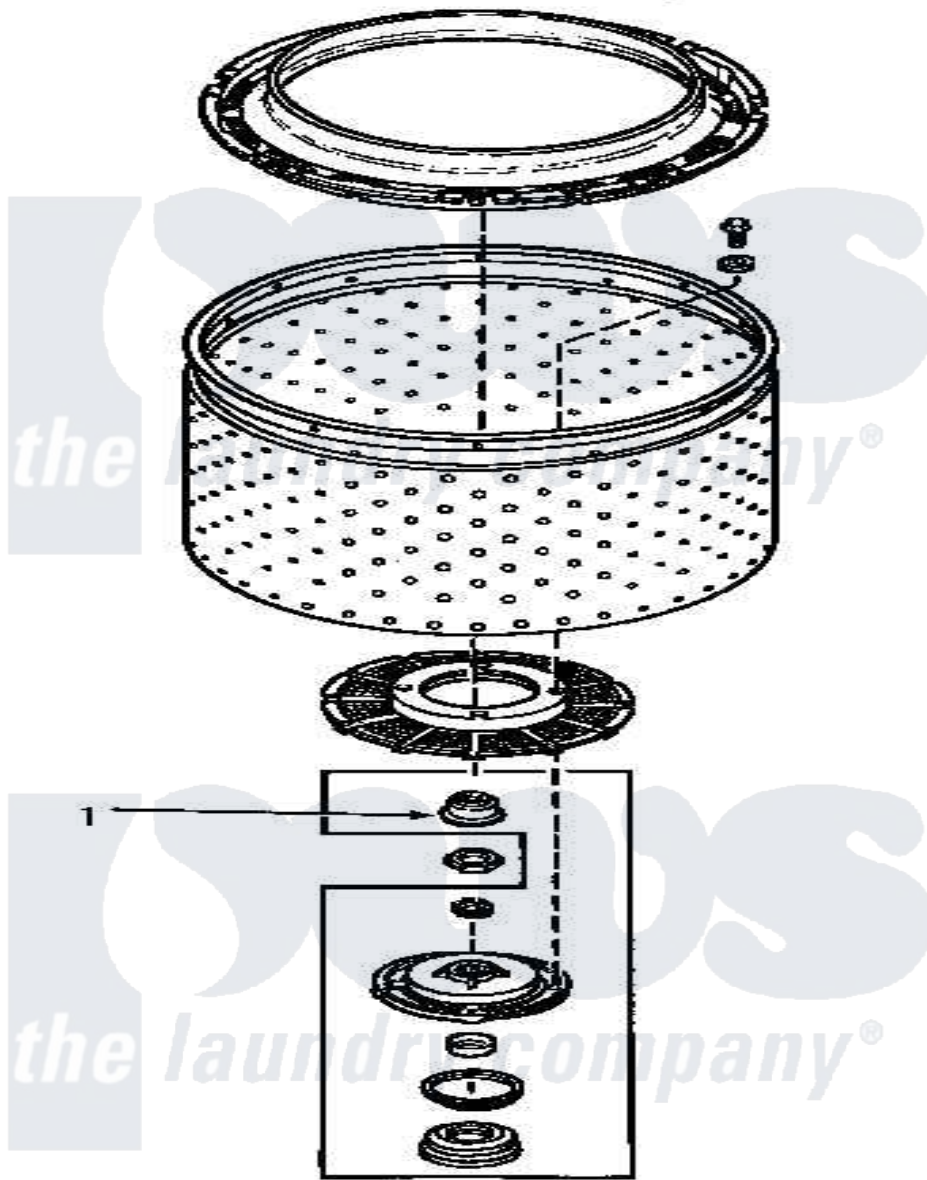

Amana AWM432 11 - HUB & TRANSMISSION TUBE SEAL

Amana Residential Amana AWM432 Washer Parts Parts Diagram 11 - HUB & TRANSMISSION TUBE SEAL
Click on the part number to view part

Item	Original Part Number	Replaced By	Status	Part Description
1	34184	R9900189		Kit, Drive Bell And Seal