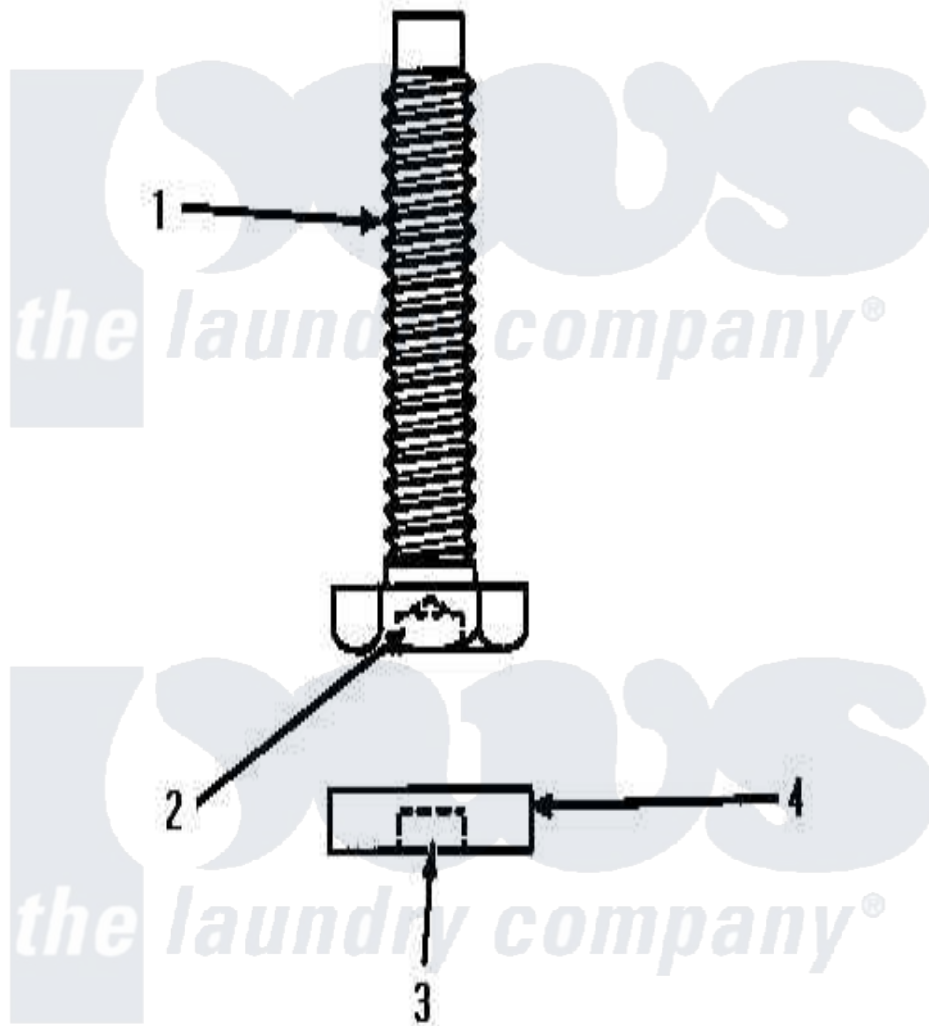

Amana AWM432 13 - LEVELING LEG (CHANGE)

Amana [Residential Amana AWM432 Washer Parts](#) Parts Diagram 13 - LEVELING LEG (CHANGE)
Click on the part number to view part

Item	Original Part Number	Replaced By	Status	Part Description
1	Y34319	22003428		Leg, Adjustable
2	Y00000000		Not Available	SEE NOTE HOLE
3	Y00000000		Not Available	SEE NOTE RUBBER DIMPLE
4	34318	40016001		Foot, Rubber