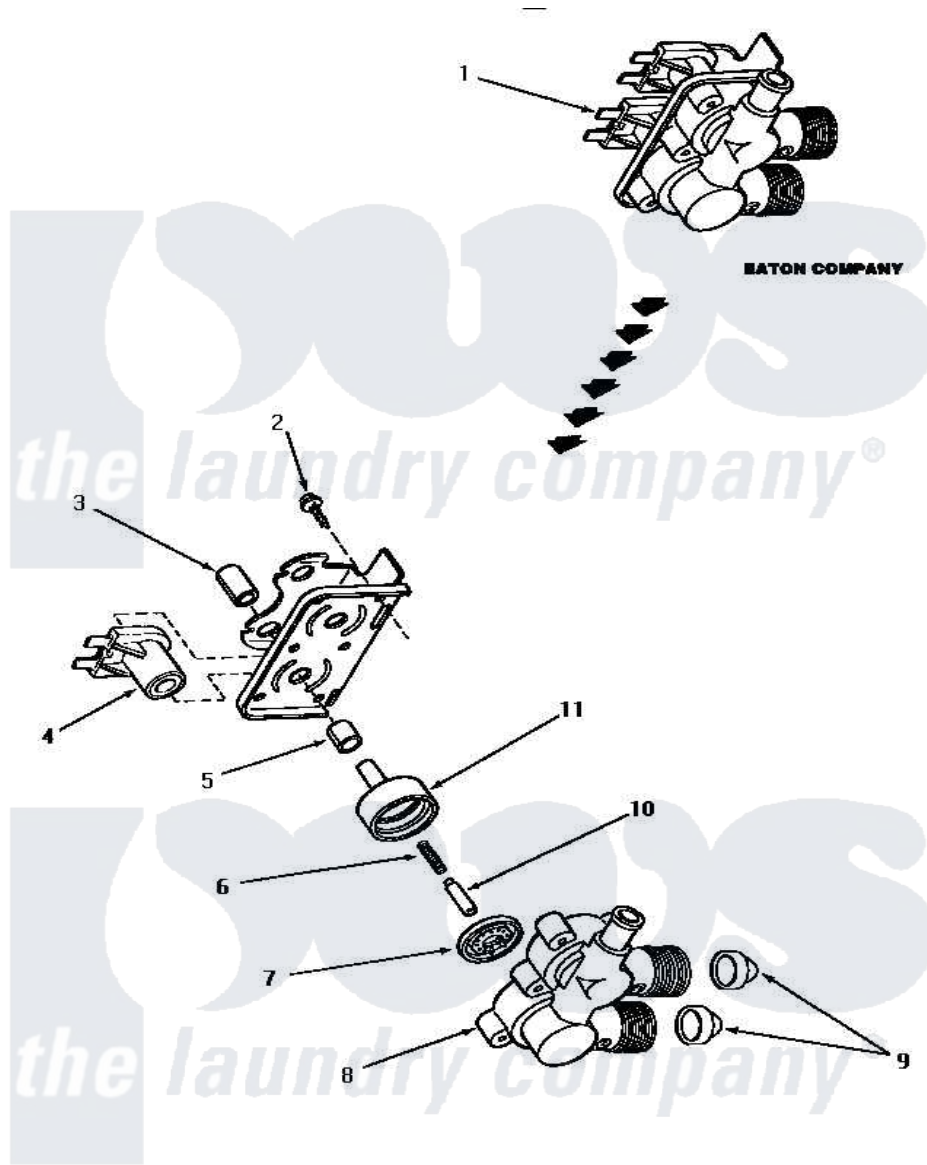

# Amana AWM432 14 - MIXING VALVE ASSY (EATON COMPANY)

## MIXING VALVE ASSEMBLY (Eaton Company)

Amana [Residential Amana AWM432 Washer Parts](#) Parts Diagram 14 - MIXING VALVE ASSY (EATON COMPANY)

[Click on the part number to view part](#)

Item	Original Part Number	Replaced By	Status	Part Description
1	<a href="#">33930</a>			Valve, Mixing
2	25817C		Not Available	SCREW
3	24128		Not Available	SLEEVE, LONG
4	33930A	<a href="#">33930</a>		Valve, Mixing
5	24129		Not Available	SLEEVE, SHORT
6	24131		Not Available	SPRING
7	24134		Not Available	DIAPHRAGM
8	Y24159	<a href="#">33930</a>		Valve, Mixing
9	24122	<a href="#">22002960</a>		Strainer, Washer Inlet
10	24132		Not Available	ARMATURE
11	<a href="#">24130</a>			Guide, Armature