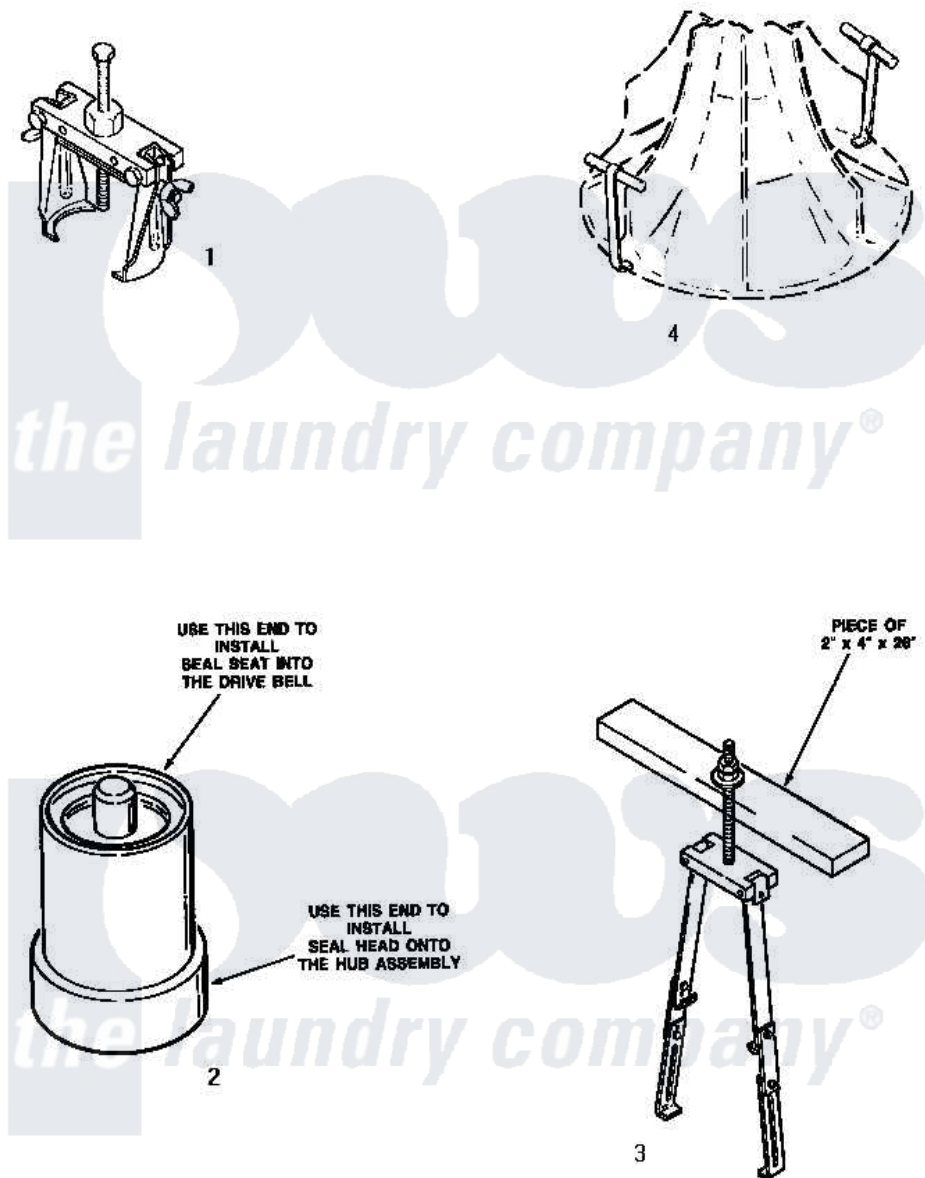

Amana AWM432 19 - SPECIAL TOOLS

Amana [Residential Amana AWM432 Washer Parts](#) Parts Diagram 19 - SPECIAL TOOLS
 Click on the part number to view part

Item	Original Part Number	Replaced By	Status	Part Description
1	253P4	294P4		Bell Tool
2	255P4		Not Available	TOOL,SEAL INSTALLING
3	256P4P		Not Available	ASSY,AGITATOR PULLER xREPLACE
4	254P4P			Agitator Hooks