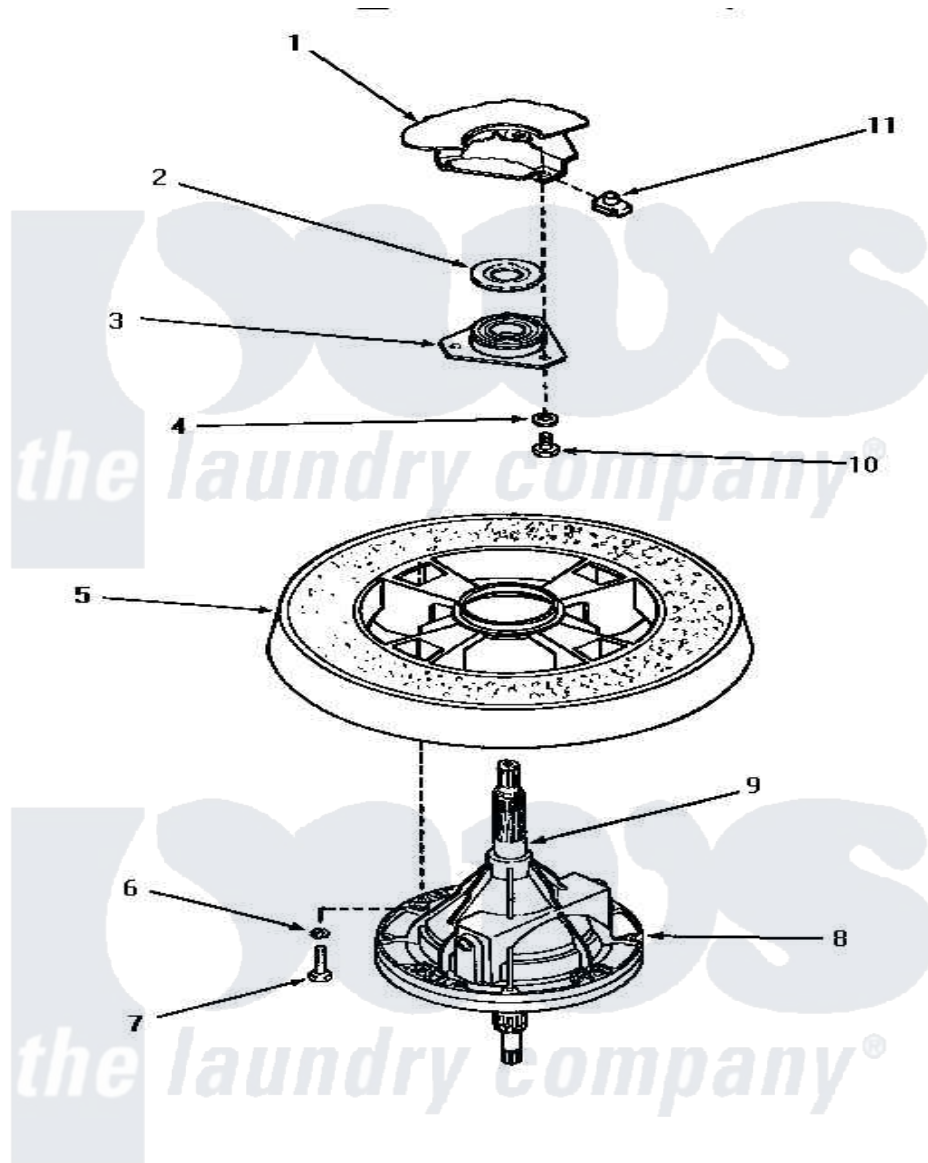

Amana AWM432 20 - TRANSMISSION ASSY & BALANCE RING

TRANSMISSION ASSEMBLY AND BALANCE RING

Amana [Residential Amana AWM432 Washer Parts](#) Parts Diagram 20 - TRANSMISSION ASSY & BALANCE RING
 Click on the part number to view part

Item	Original Part Number	Replaced By	Status	Part Description
1	Y00000000		Not Available	SEE NOTE OUTER TUB
2	27187			Flinger
3	27182	40004201P		Main Bearing Assembly
4	04366			Lockwasher, 5/16intshkp
5	27143		Not Available	BALANCE RING
6	02431			Lockwasher, 1/4 Ext Shk
7	27200		Not Available	CAP SCREW
8	33227	33227P		Assembly- Tran
9	27604P			Never-Seeze 1 Oz Tube
10	01355		Not Available	SCREW
11	27222			Nut, Retainer 5/16-18