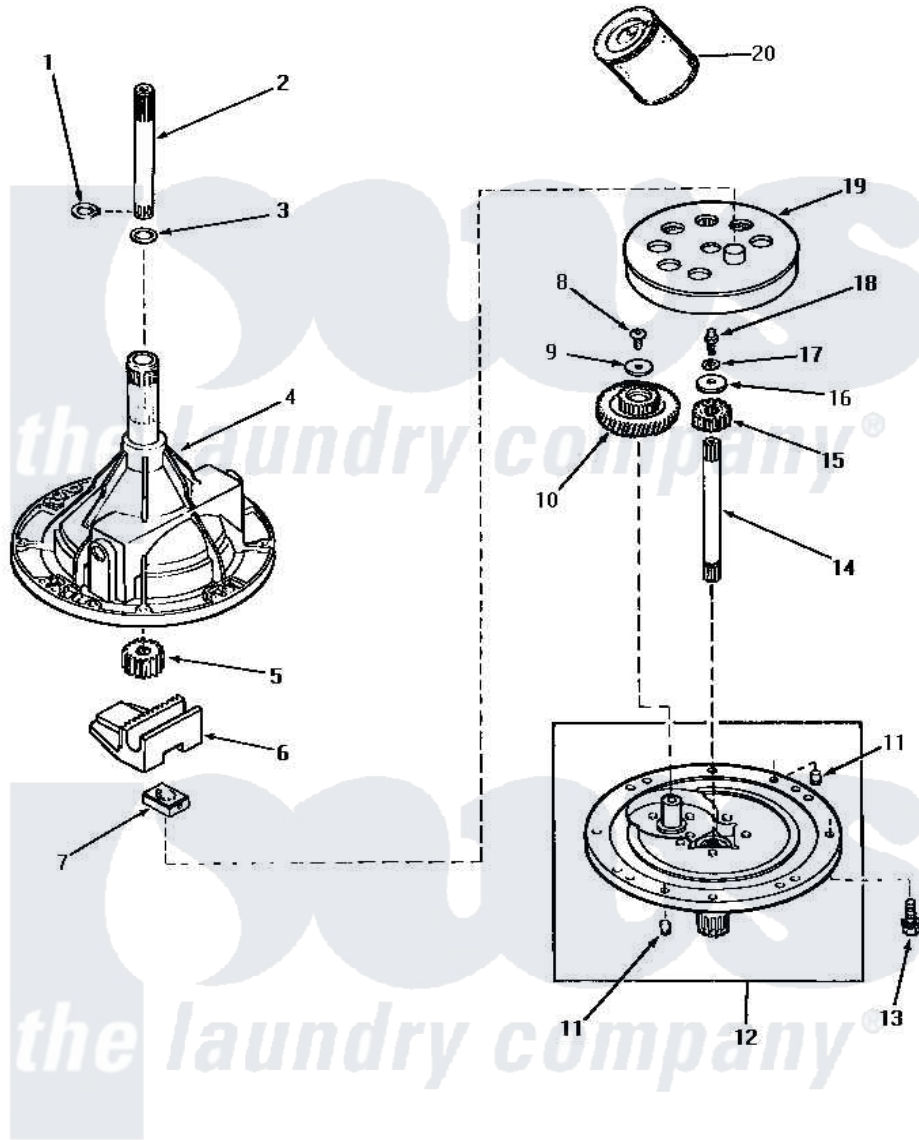

Amana AWM452 01 - 33227 TRANSMISSION ASSY COMPONENTS

COMPONENTS FOR 33227 TRANSMISSION ASSEMBLY

Amana [Residential Amana AWM452 Washer Parts](#) Parts Diagram 01 - 33227 TRANSMISSION ASSY COMPONENTS
 Click on the part number to view part

| Item | Original Part Number | Replaced By | Status | Part Description |
|------|------------------------|--------------------------|---------------|------------------------------|
| 1 | 27197 | | | Ring, Retaining |
| 2 | 29134 | Y36570 | | Shaft, Output |
| 3 | 20212 | 35092 | | Washer, 3628id X 1.00 X .056 |
| 4 | 33223 | | Not Available | ASSY, TRANSMISSION CASE |
| 5 | 27003 | | | Pinion, Agitator |
| 6 | Y31526 | | | Rack |
| 7 | 26493 | | | Slide |
| 8 | 29273 | | | Screw, 1/4-20 X 3/8 |
| 9 | 29260 | | Not Available | WASHER |
| 10 | 29161 | | | Gear, Reduction |
| 11 | 27172 | | | Pin, Dowel |
| 12 | 33214 | | Not Available | TRANSMISSION COVER ASSEMBLY |
| 13 | 32814 | | Not Available | SCREW, 1/4-20X7/8 SERRA |
| 14 | 27081 | 27081P | | Shaft Input Package |
| 15 | Y29160 | | | Pinion, Drive |
| 16 | 26509 | 40041501 | | Washer |

| | | | |
|----|------------------------|---------------|-------------------------|
| 17 | 21456 | | Lockwasher, 1/4 Intshkp |
| 18 | 27030 | Not Available | SCREW, 1/4-20 SPECIAL |
| 19 | 26577 | | Assembly, Gear And Stud |
| 20 | 27243P | | Oil, CW Transmission F- |
| NI | 28434P | Not Available | LOCTITE |