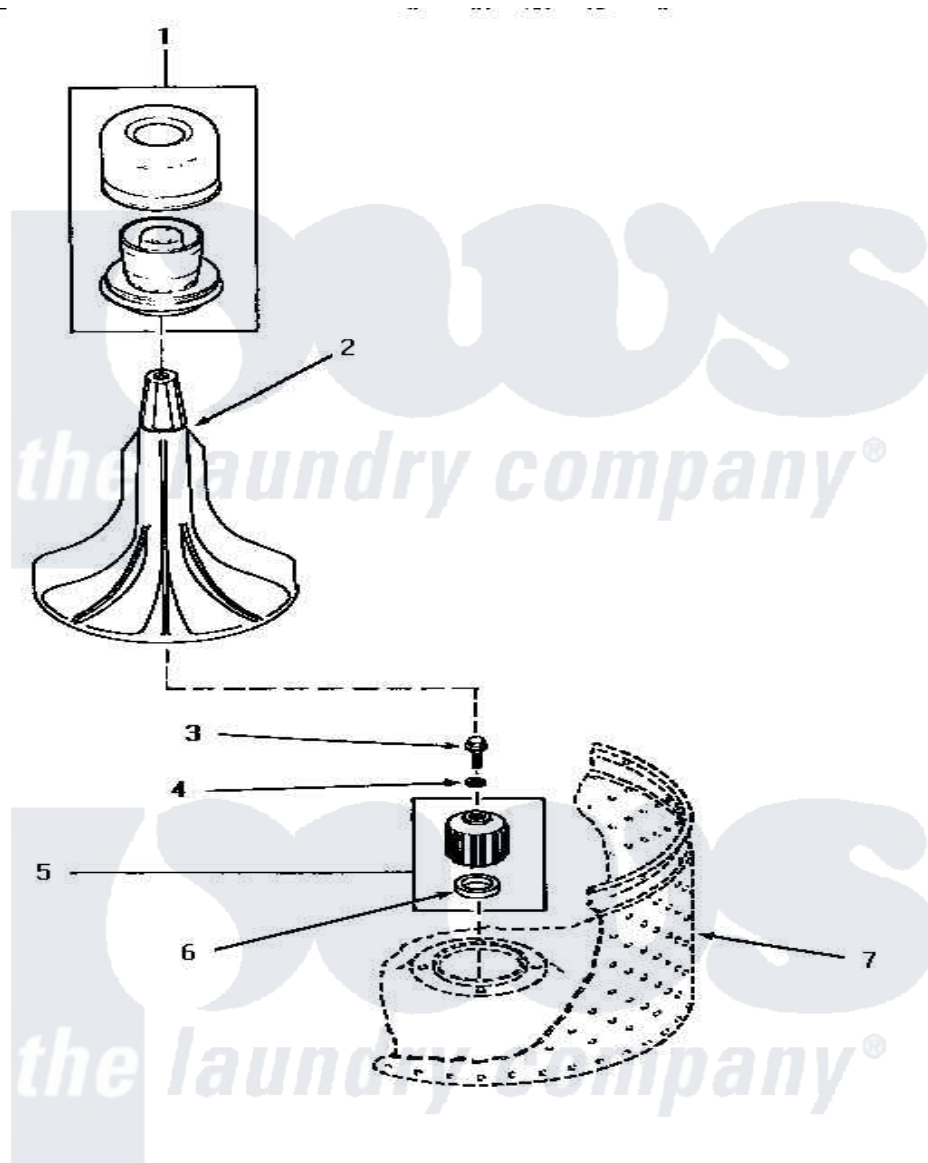

# Amana AWM452 02 - AGITATOR, DRIVE BELL & SEAL SEAT

## AGITATOR, DRIVE BELL AND SEAL SEAT

Amana [Residential Amana AWM452 Washer Parts](#) Parts Diagram 02 - AGITATOR, DRIVE BELL & SEAL SEAT  
 Click on the part number to view part

Item	Original Part Number	Replaced By	Status	Part Description
1	30857	<a href="#">33510</a>		Assembly, Dispenser-Fabric
2	33514	<a href="#">40000501W</a>		Agitator, Flex Vane
3	<a href="#">30852</a>			Screw, No.8-1/4 X 20 X 3/8
4	30853		Not Available	SEAL
5	30071P	<a href="#">R9900189</a>		Kit, Drive Bell And Seal
6	Y00000000		Not Available	SEE NOTE SEAL SEAT -- (SEE PAGES 8 & 10)
7	Y00000000		Not Available	SEE NOTE WASHTUB
NI	442P3	<a href="#">R9900189</a>		Kit, Drive Bell And Seal