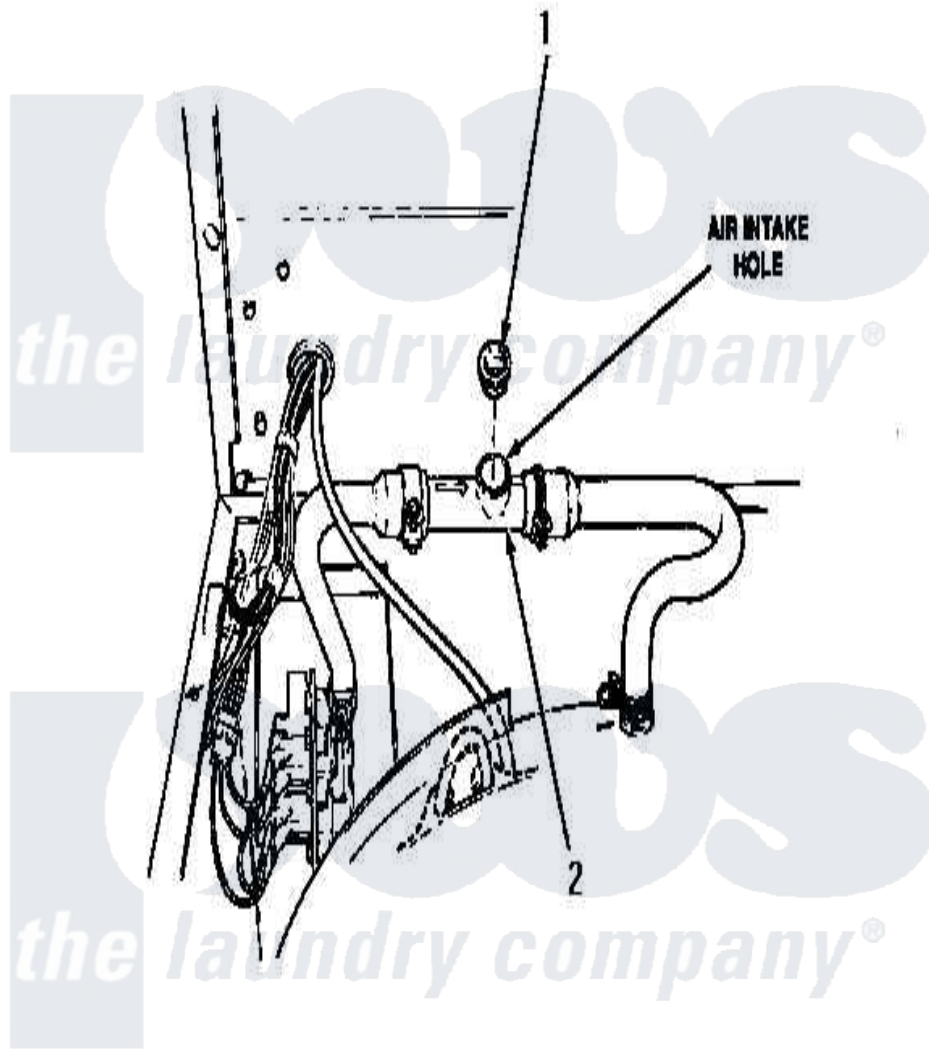

Amana AWM452 03 - BACK FLOW PREVENTER (CHANGE)

Amana [Residential Amana AWM452 Washer Parts](#) Parts Diagram 03 - BACK FLOW PREVENTER (CHANGE)
Click on the part number to view part

Item	Original Part Number	Replaced By	Status	Part Description
1	34340	34280		Assembly, Backflow Prevento
2	27118	34280		Assembly, Backflow Prevento