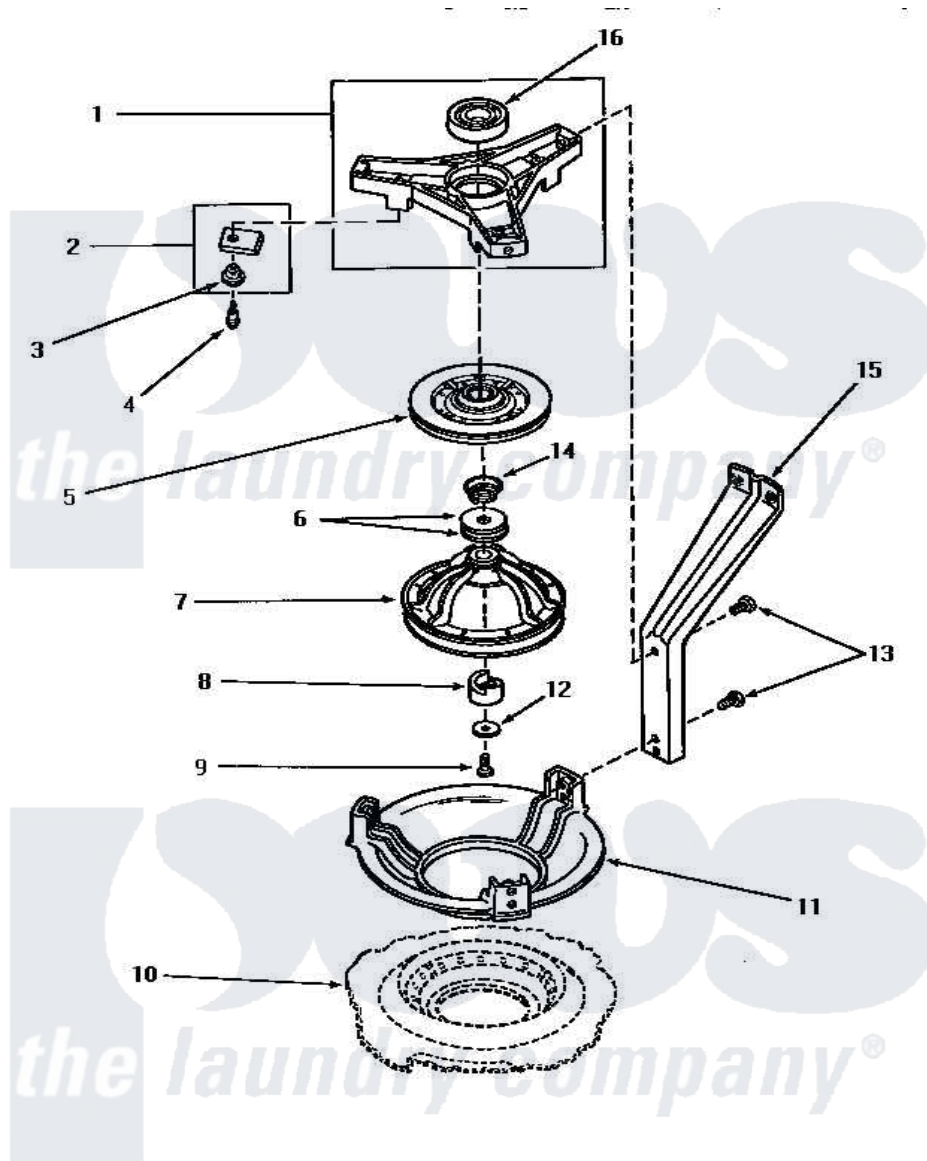

Amana AWM452 04 - BRG HSG/BRAKE/PULLEY & PIVOT DOME

BEARING HOUSING, BRAKE, PULLEY AND PIVOT DOME

Amana [Residential Amana AWM452 Washer Parts](#) Parts Diagram 04 - BRG HSG/BRAKE/PULLEY & PIVOT DOME
 Click on the part number to view part

Item	Original Part Number	Replaced By	Status	Part Description
1	28913	35746		AssemLy, Bearing Housing-L
2	348P3	R9900543		Pad-Brake
3	29993			Sleeve, Anti-Rotation
4	26547			Screw, 10-24 Shoulder
5	31961	R9900474		Brake Assembly
6	32651	40065701		Washer, 2 Odx.63 ID
7	30260	34232P		Kit-Pulley
8	27018			Helix
9	27220	40063401		Screw, 1/4-20 x 5/8 Hex
10	Y00000000		Not Available	SEE NOTE BASE ASSEMBLY
11	27124		Not Available	DOME,PIVOT
12	26509	40041501		Washer
13	30016	40128701		Screw, 5/16-18 X .50
14	33435			Spring, Conical
15	27090			Leg, Support
16	28944R	40004001		Bearing, Main